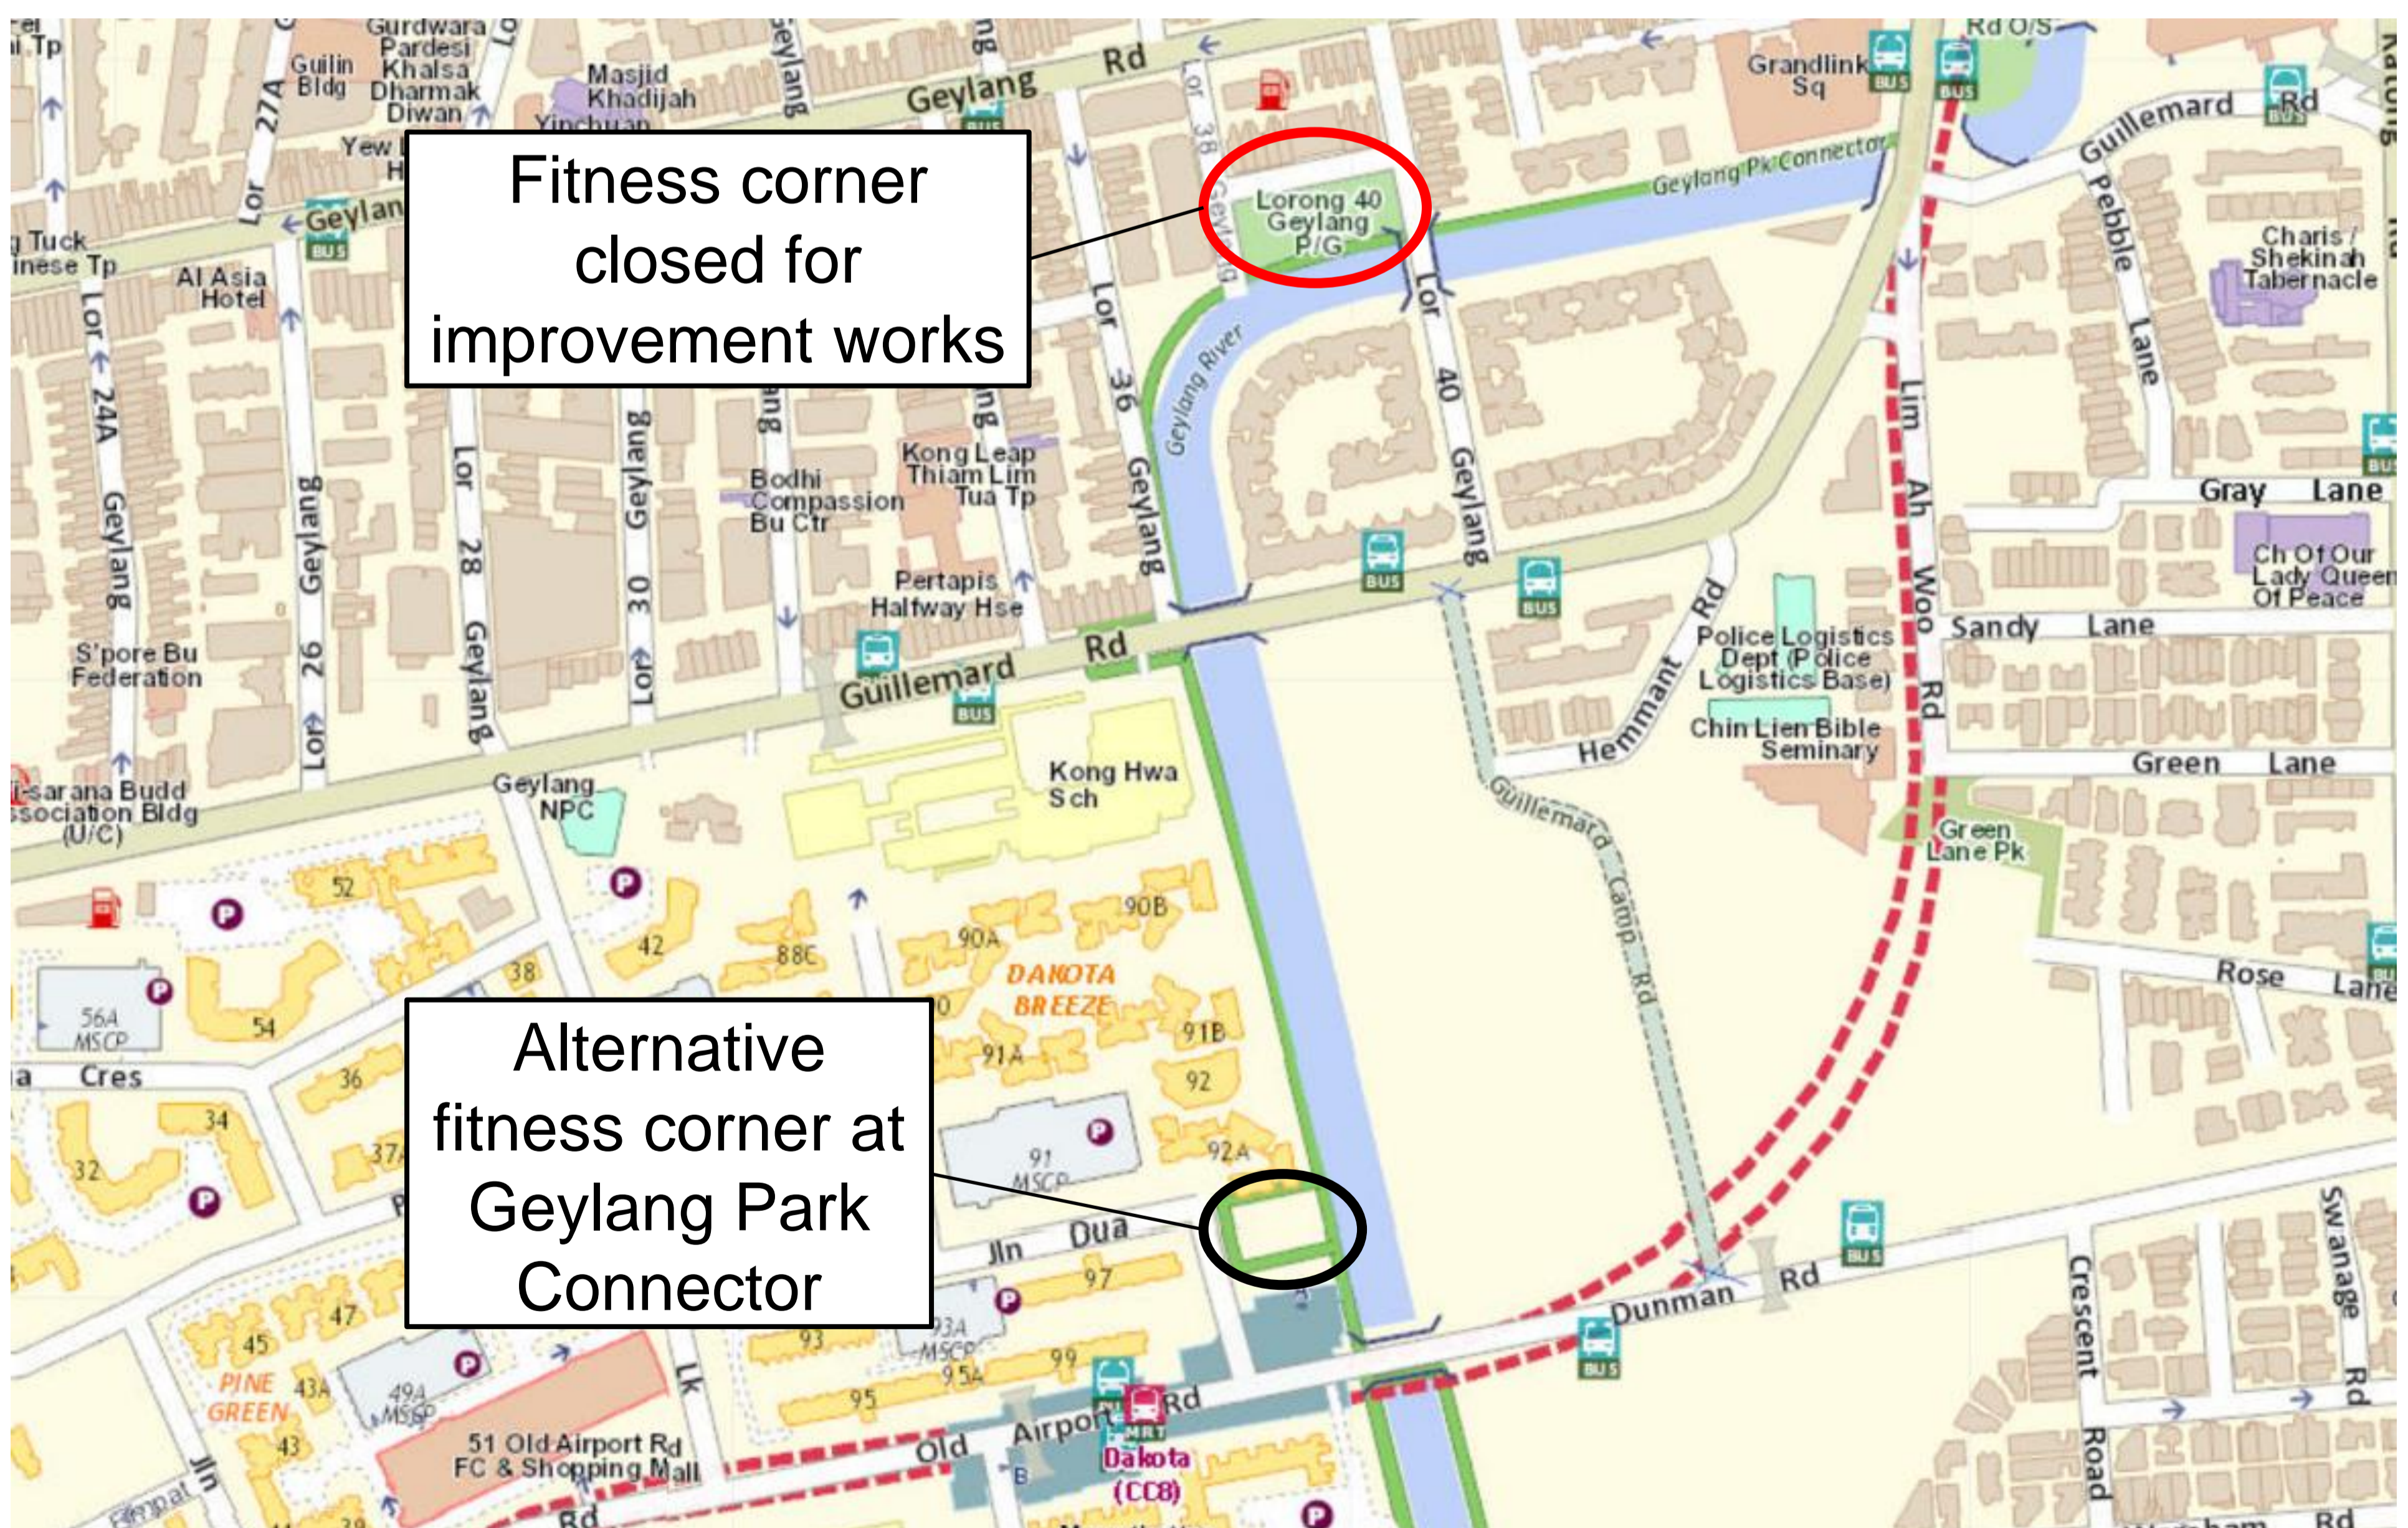

NOTICE

The fitness corner at Lorong 40 Geylang Playground (indicated in red) is closed for improvement works from 7 November 2024.

Please use the alternative fitness corner at Geylang Park Connector (indicated in black) during this period.

Expected completion date:
14 January 2025

Thank you for your understanding.