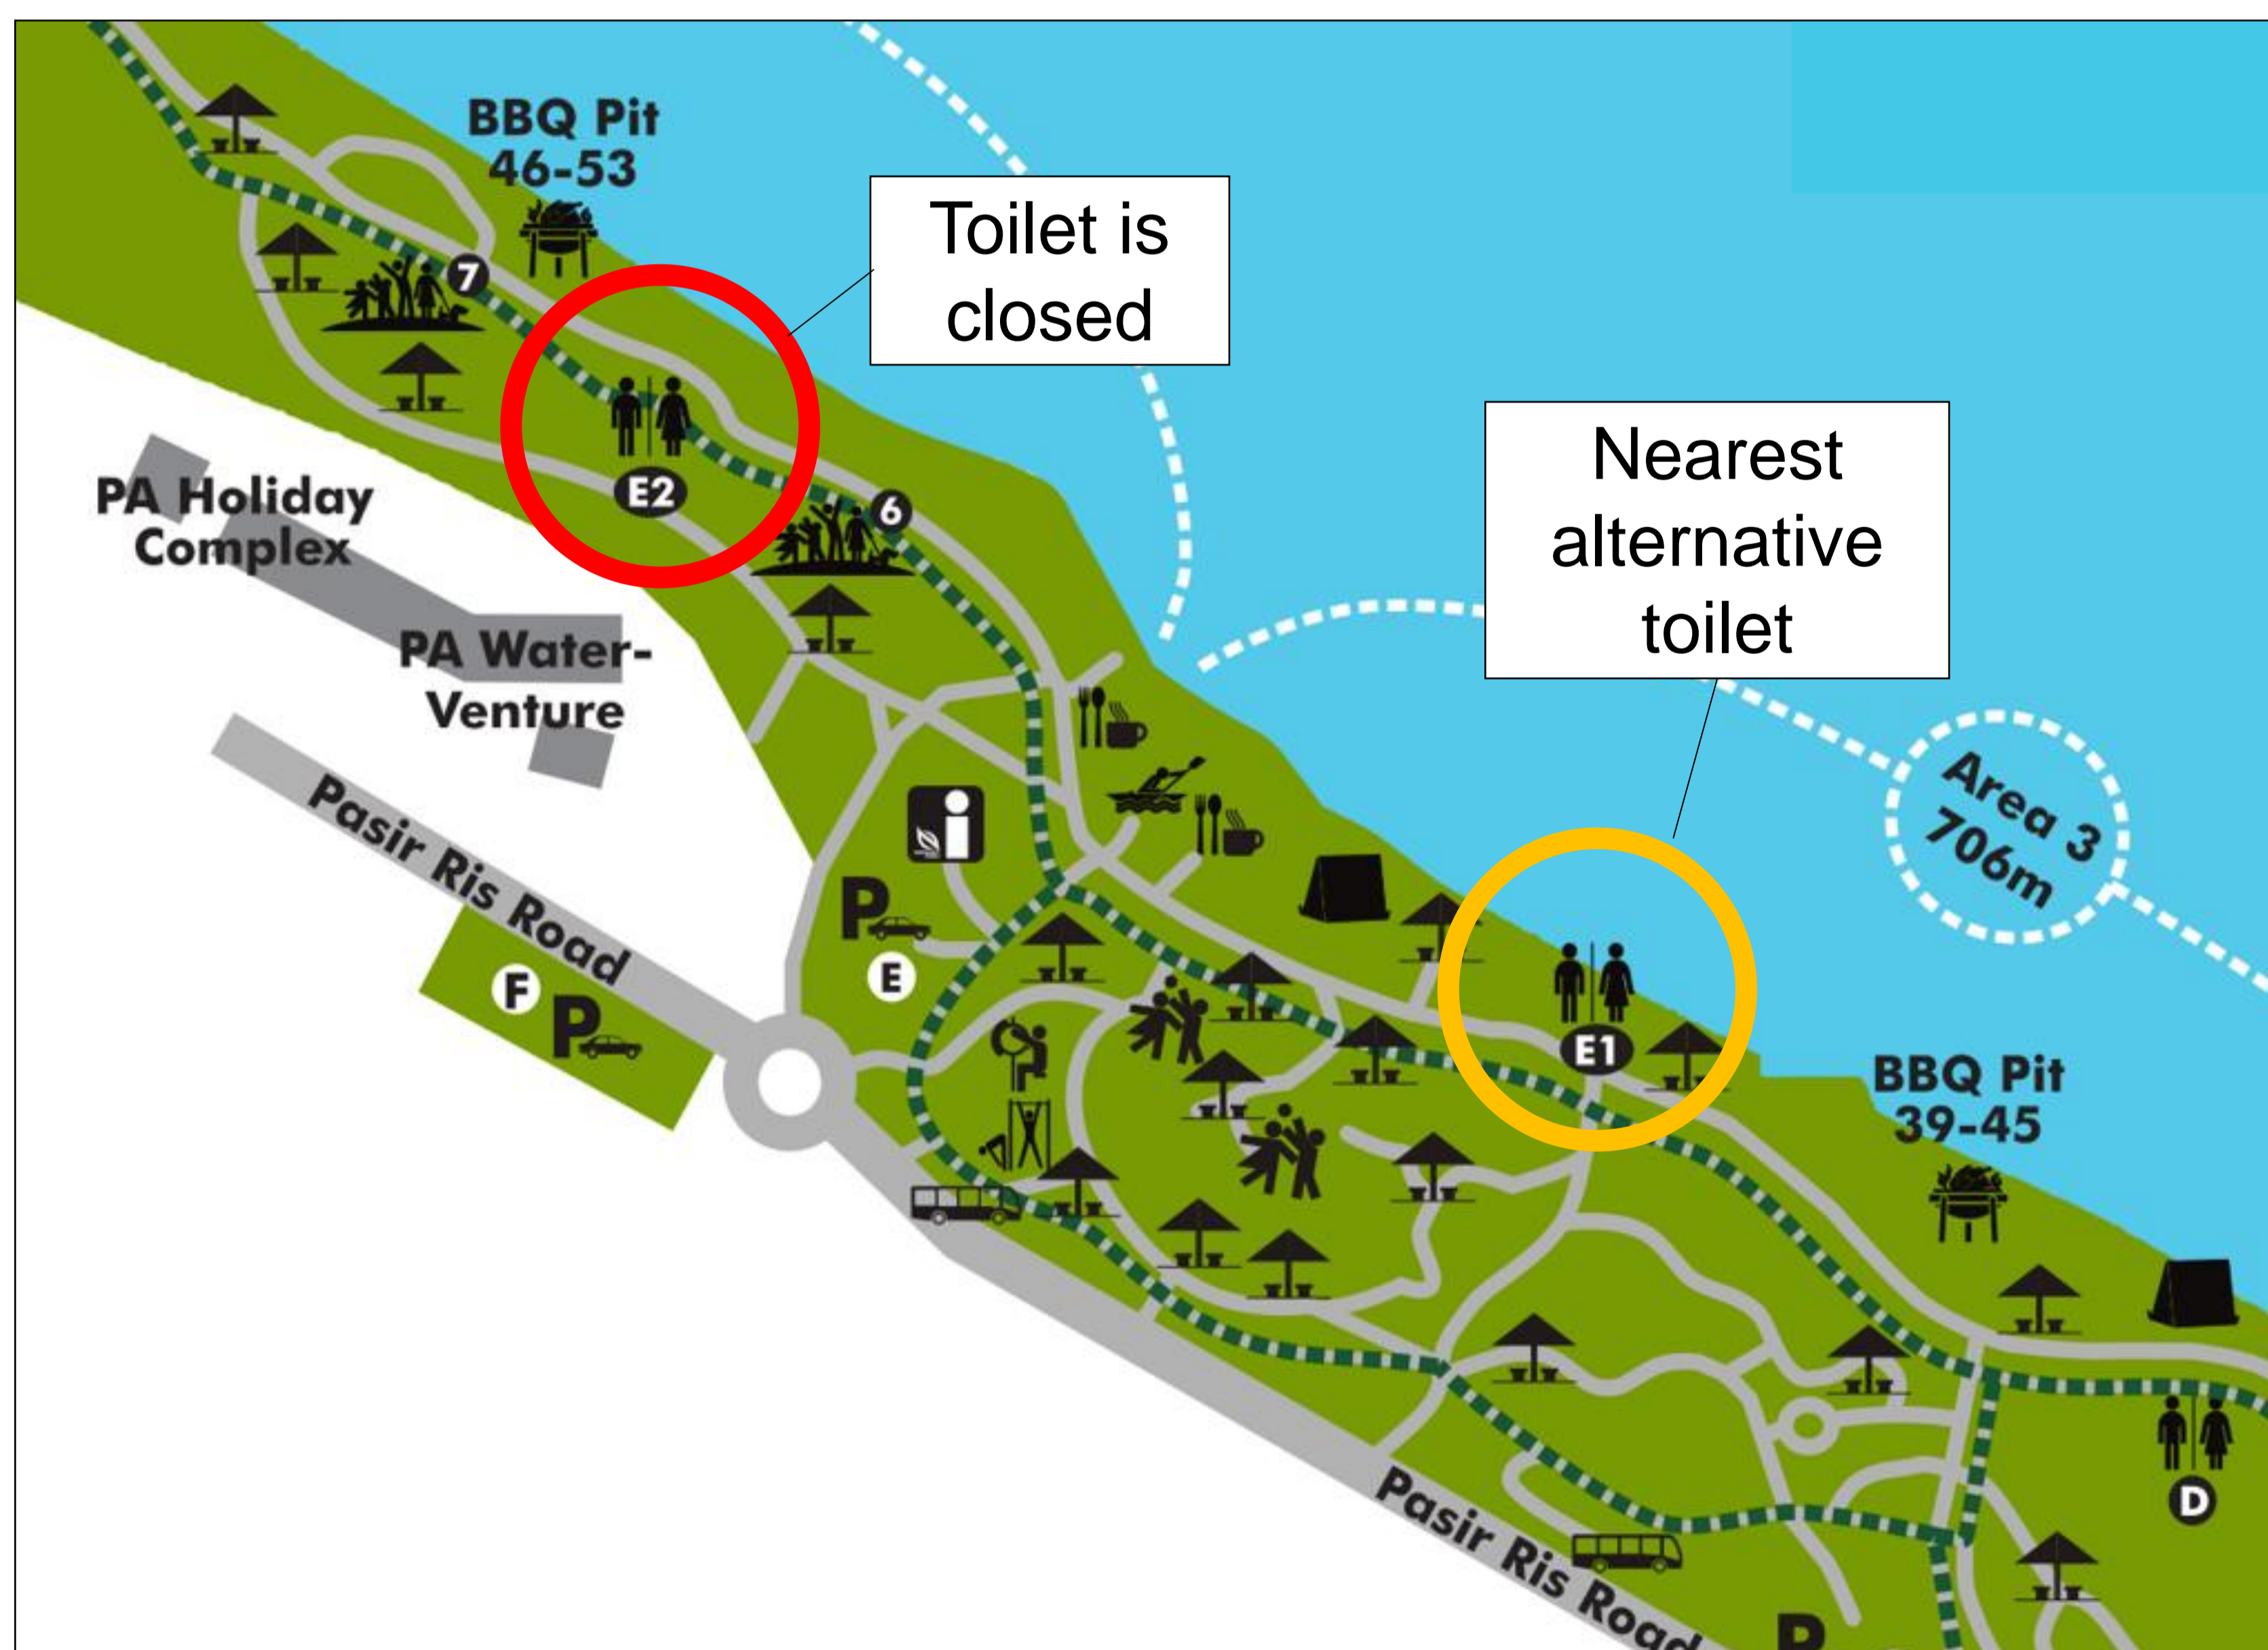

NOTICE

The toilet E2 in Pasir Ris Park (circled in red) is closed for refurbishment from 30 Oct 2024.

Please use the nearest alternative toilet E1 (circled in yellow) during this period.

Expected completion date: 10 Nov 2024