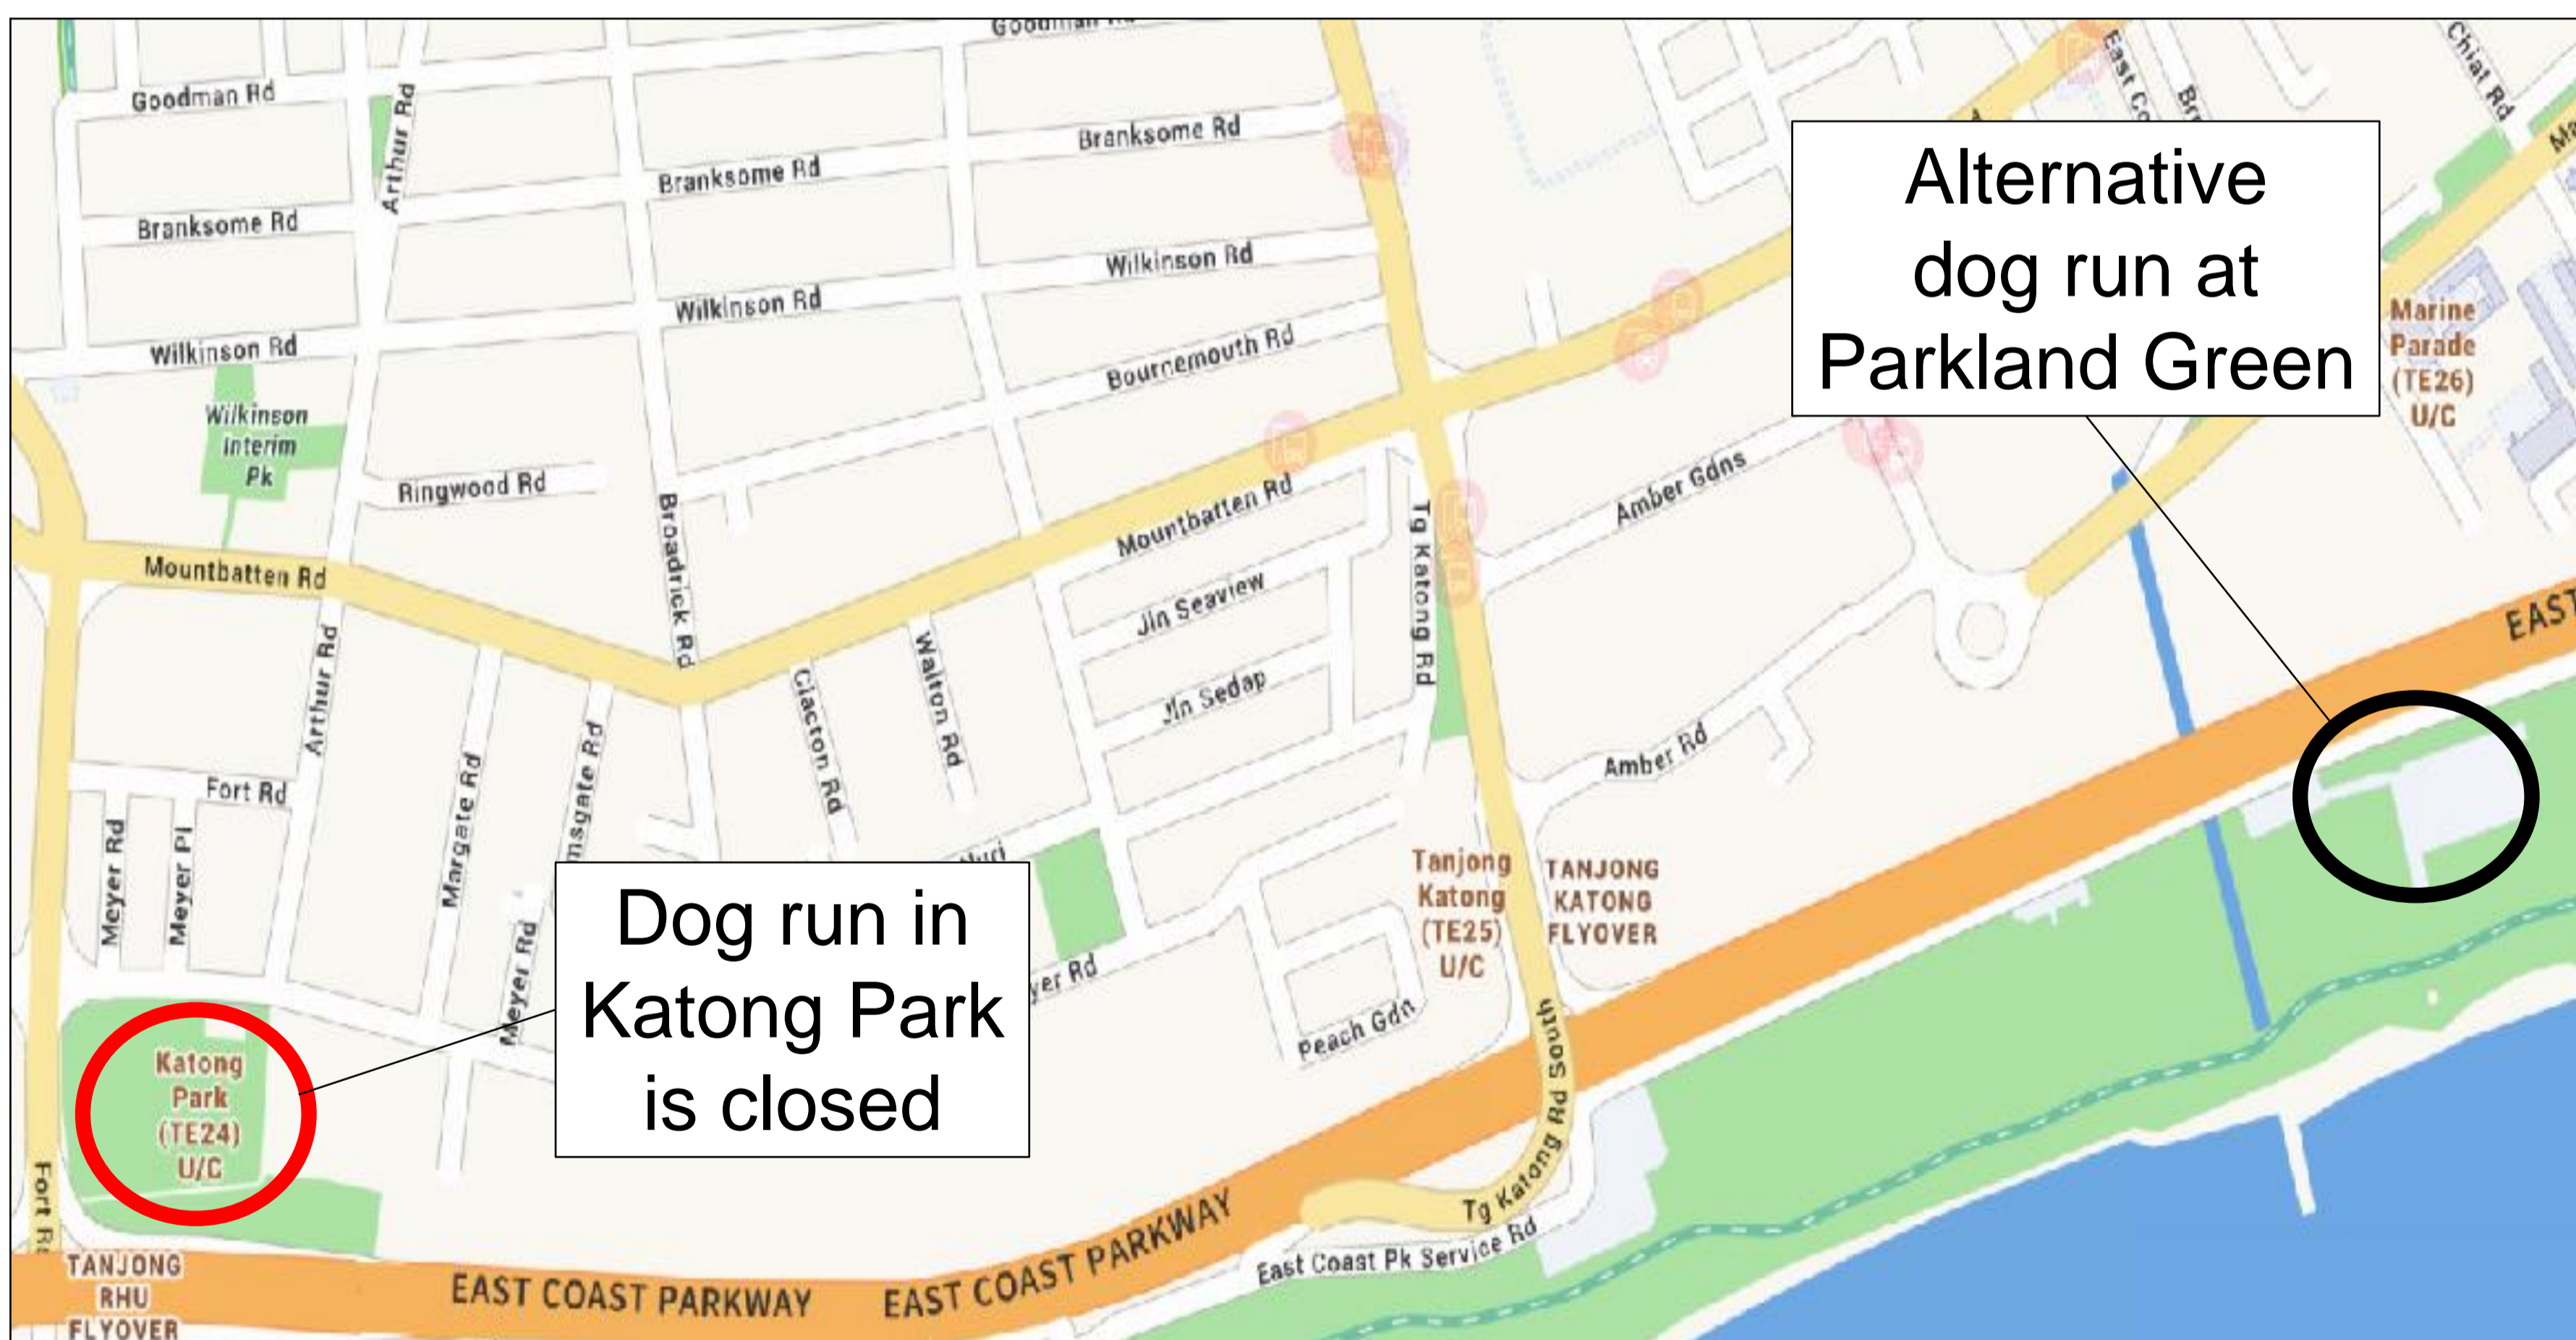

NOTICE

The dog run in Katong Park (circled in red) is closed for upgrading from 13 May 2024.

Please use the alternative dog run at Parkland Green (circled in black) during this period.

Expected completion date:
31 August 2024.