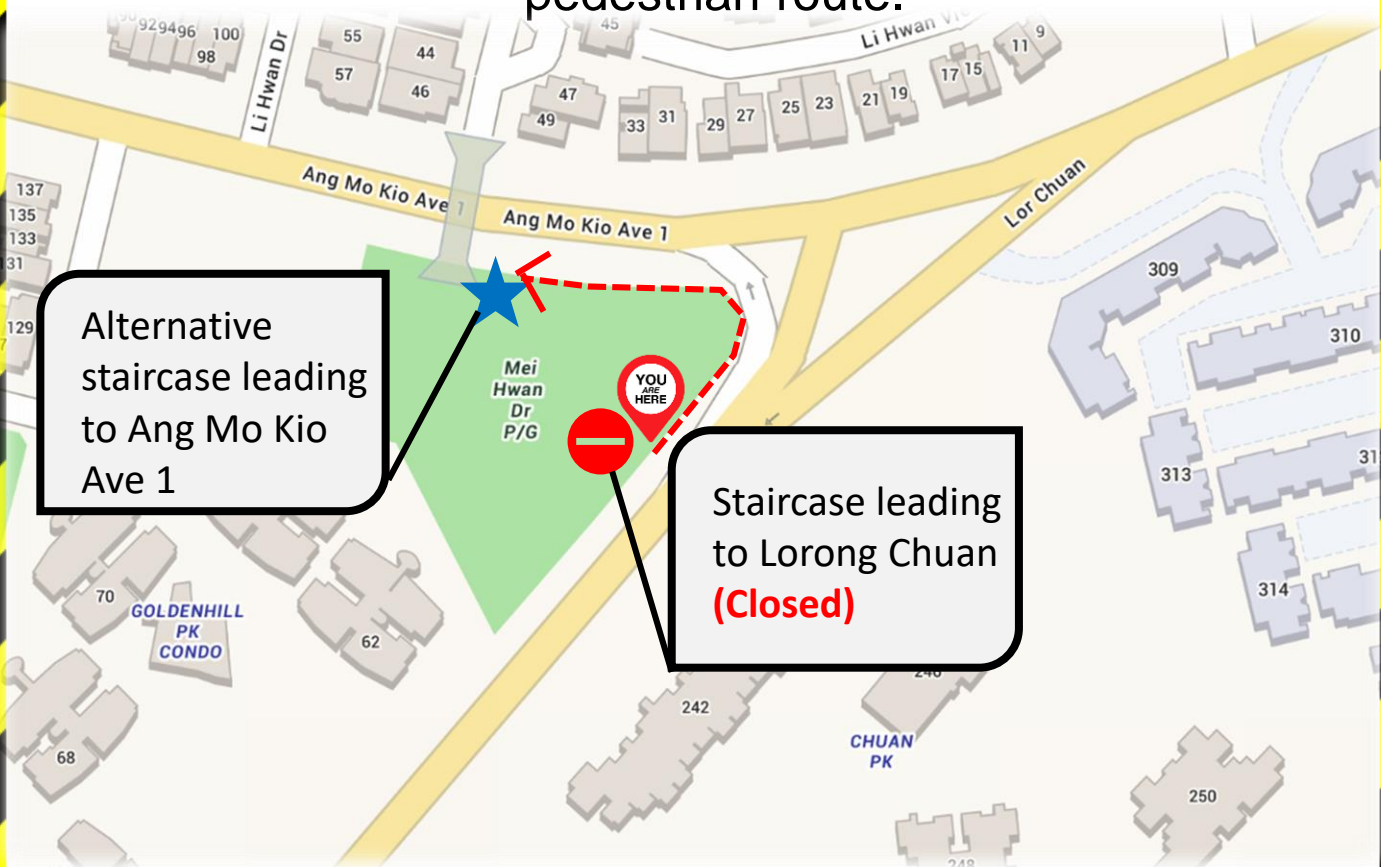

NOTICE

The staircase at Mei Hwan Drive Playground
(Leading to Lorong Chuan)

will be closed for construction work **from**
15 January 2024, 7am to 7pm except on Sundays and
Public Holidays, until 4Q 2024.

Please refer to the location map below for alternative
pedestrian route.

Alternative
staircase leading
to Ang Mo Kio
Ave 1

Staircase leading
to Lorong Chuan
(Closed)

Thank you for your understanding

For any queries / concerns, please contact
8714 2490 or 8714 5159.