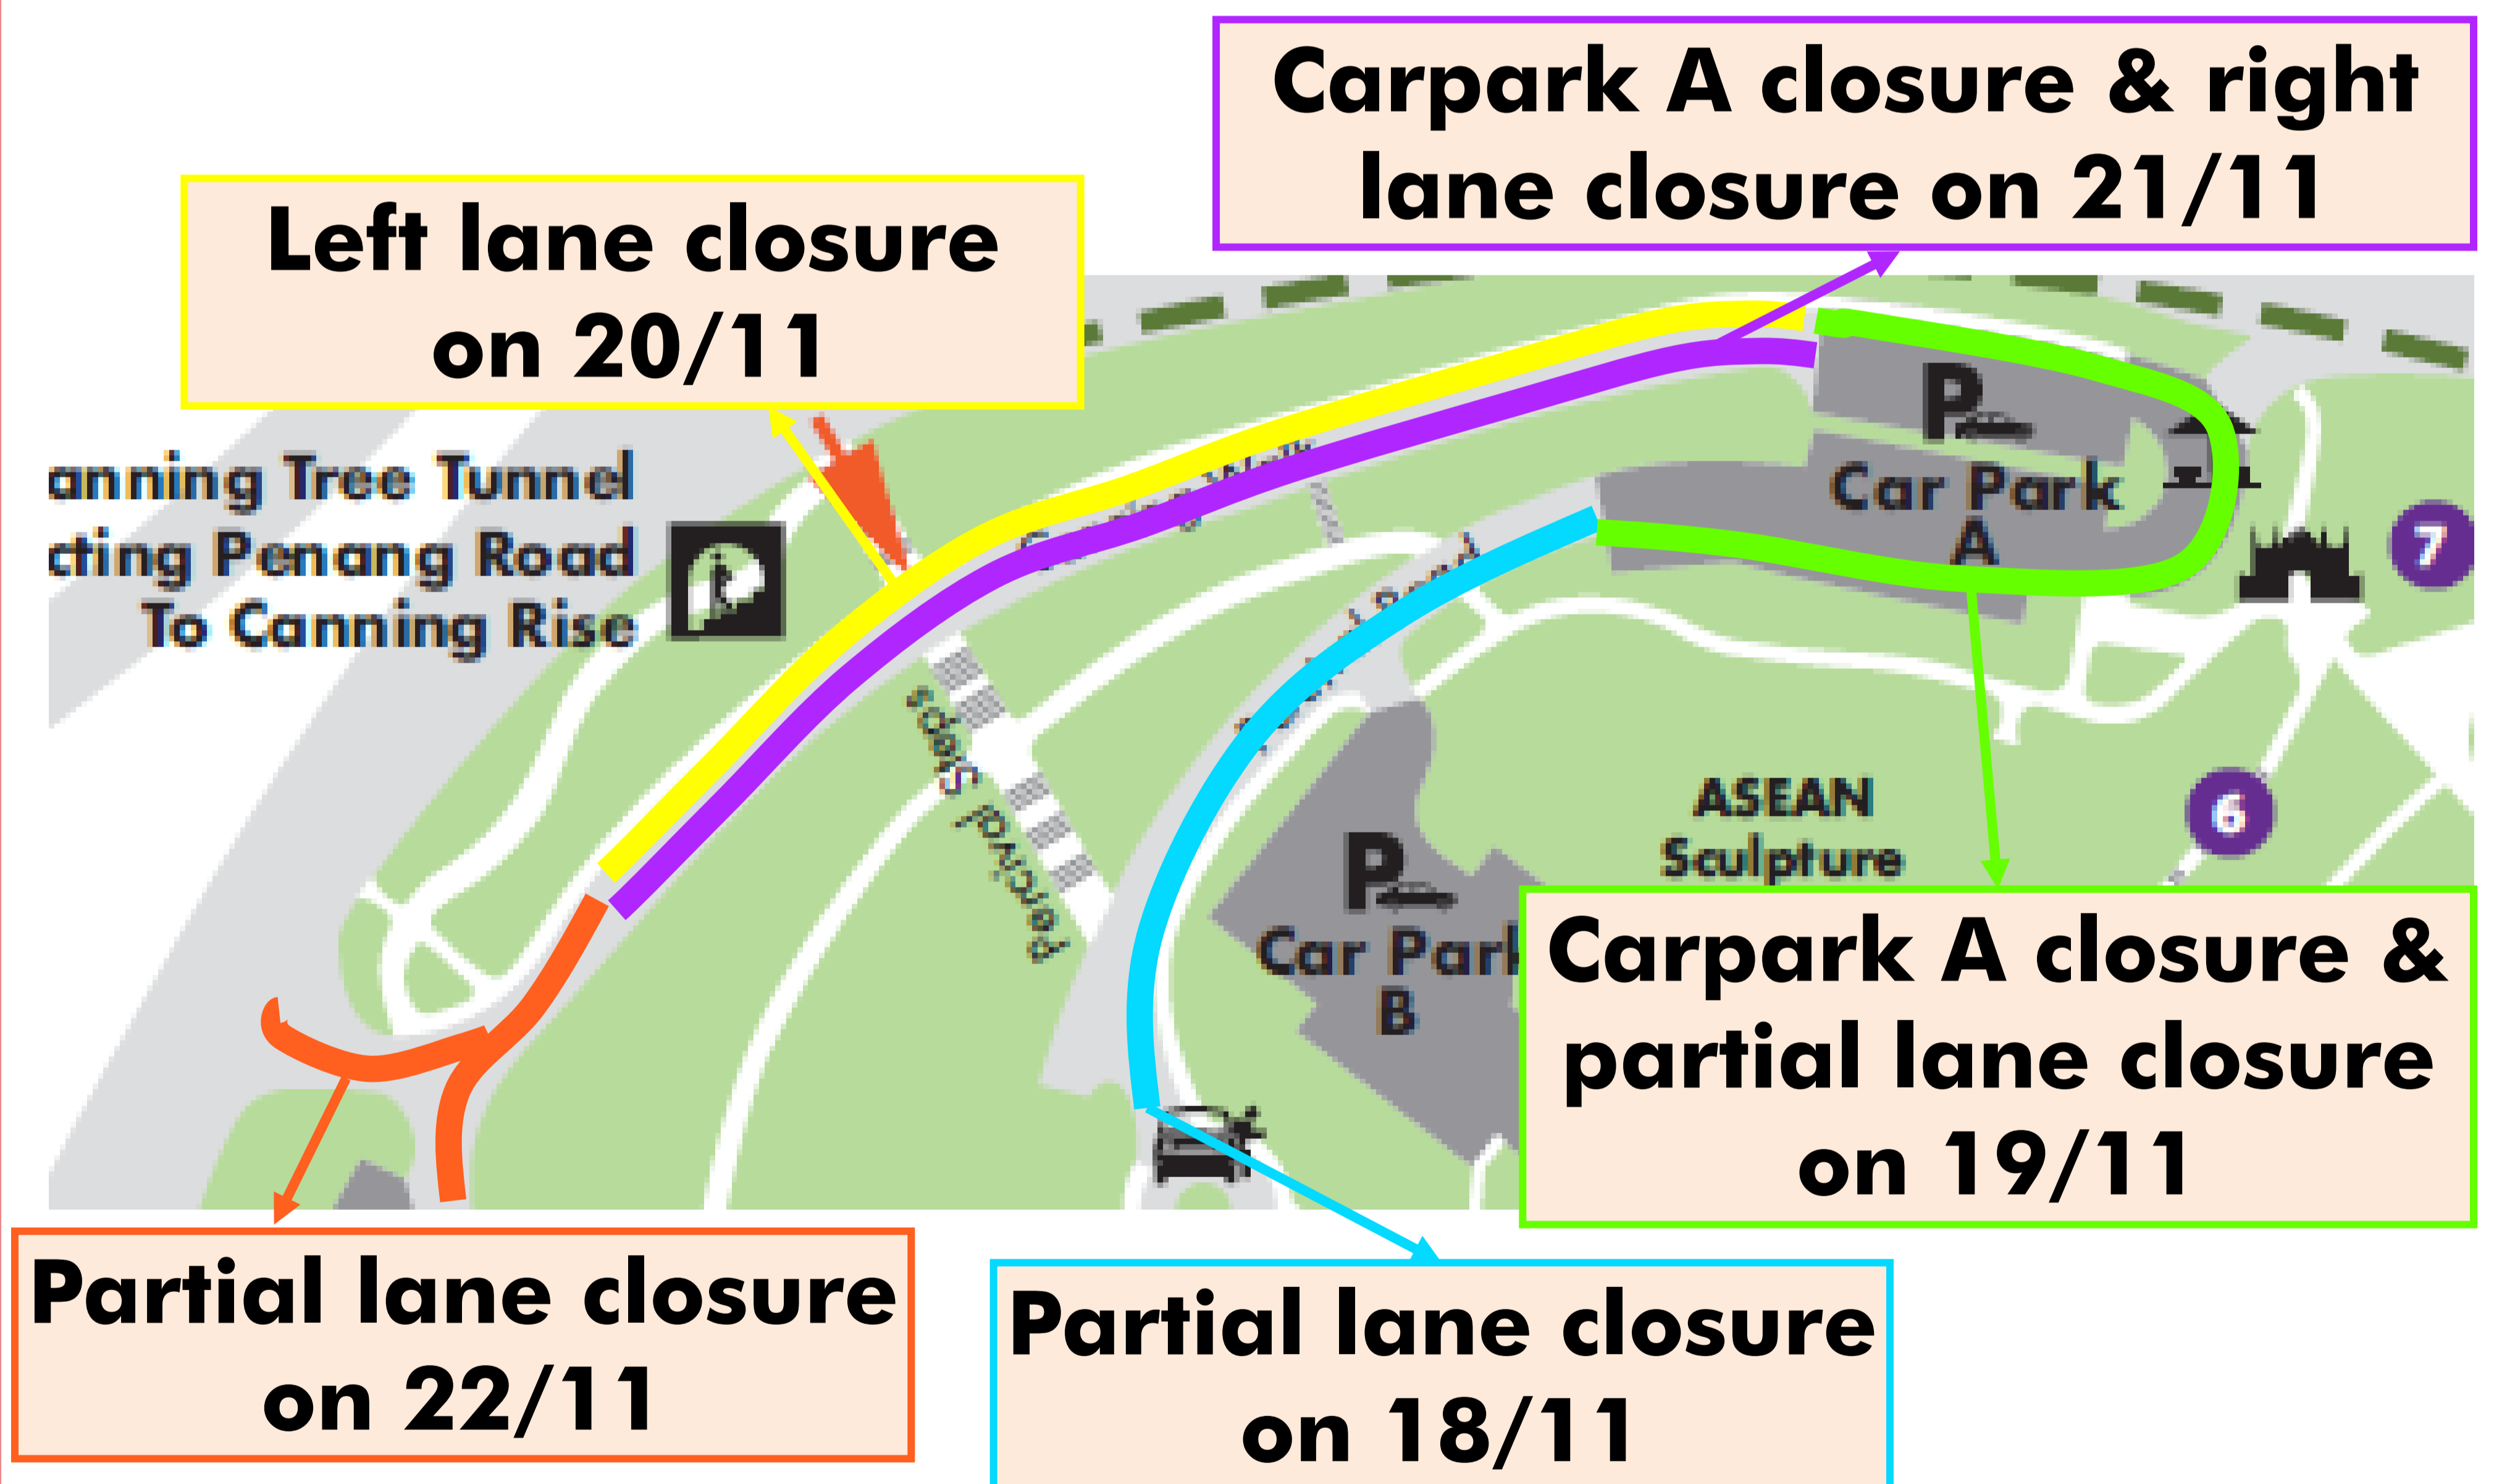

NOTICE

Canning Walk, Percival Road and Carpark A will be partially closed due to roadworks.

Please take note of the following traffic diversions from 18 Nov to 22 Nov 2024:

Please contact 1800-471-7300 for any queries.