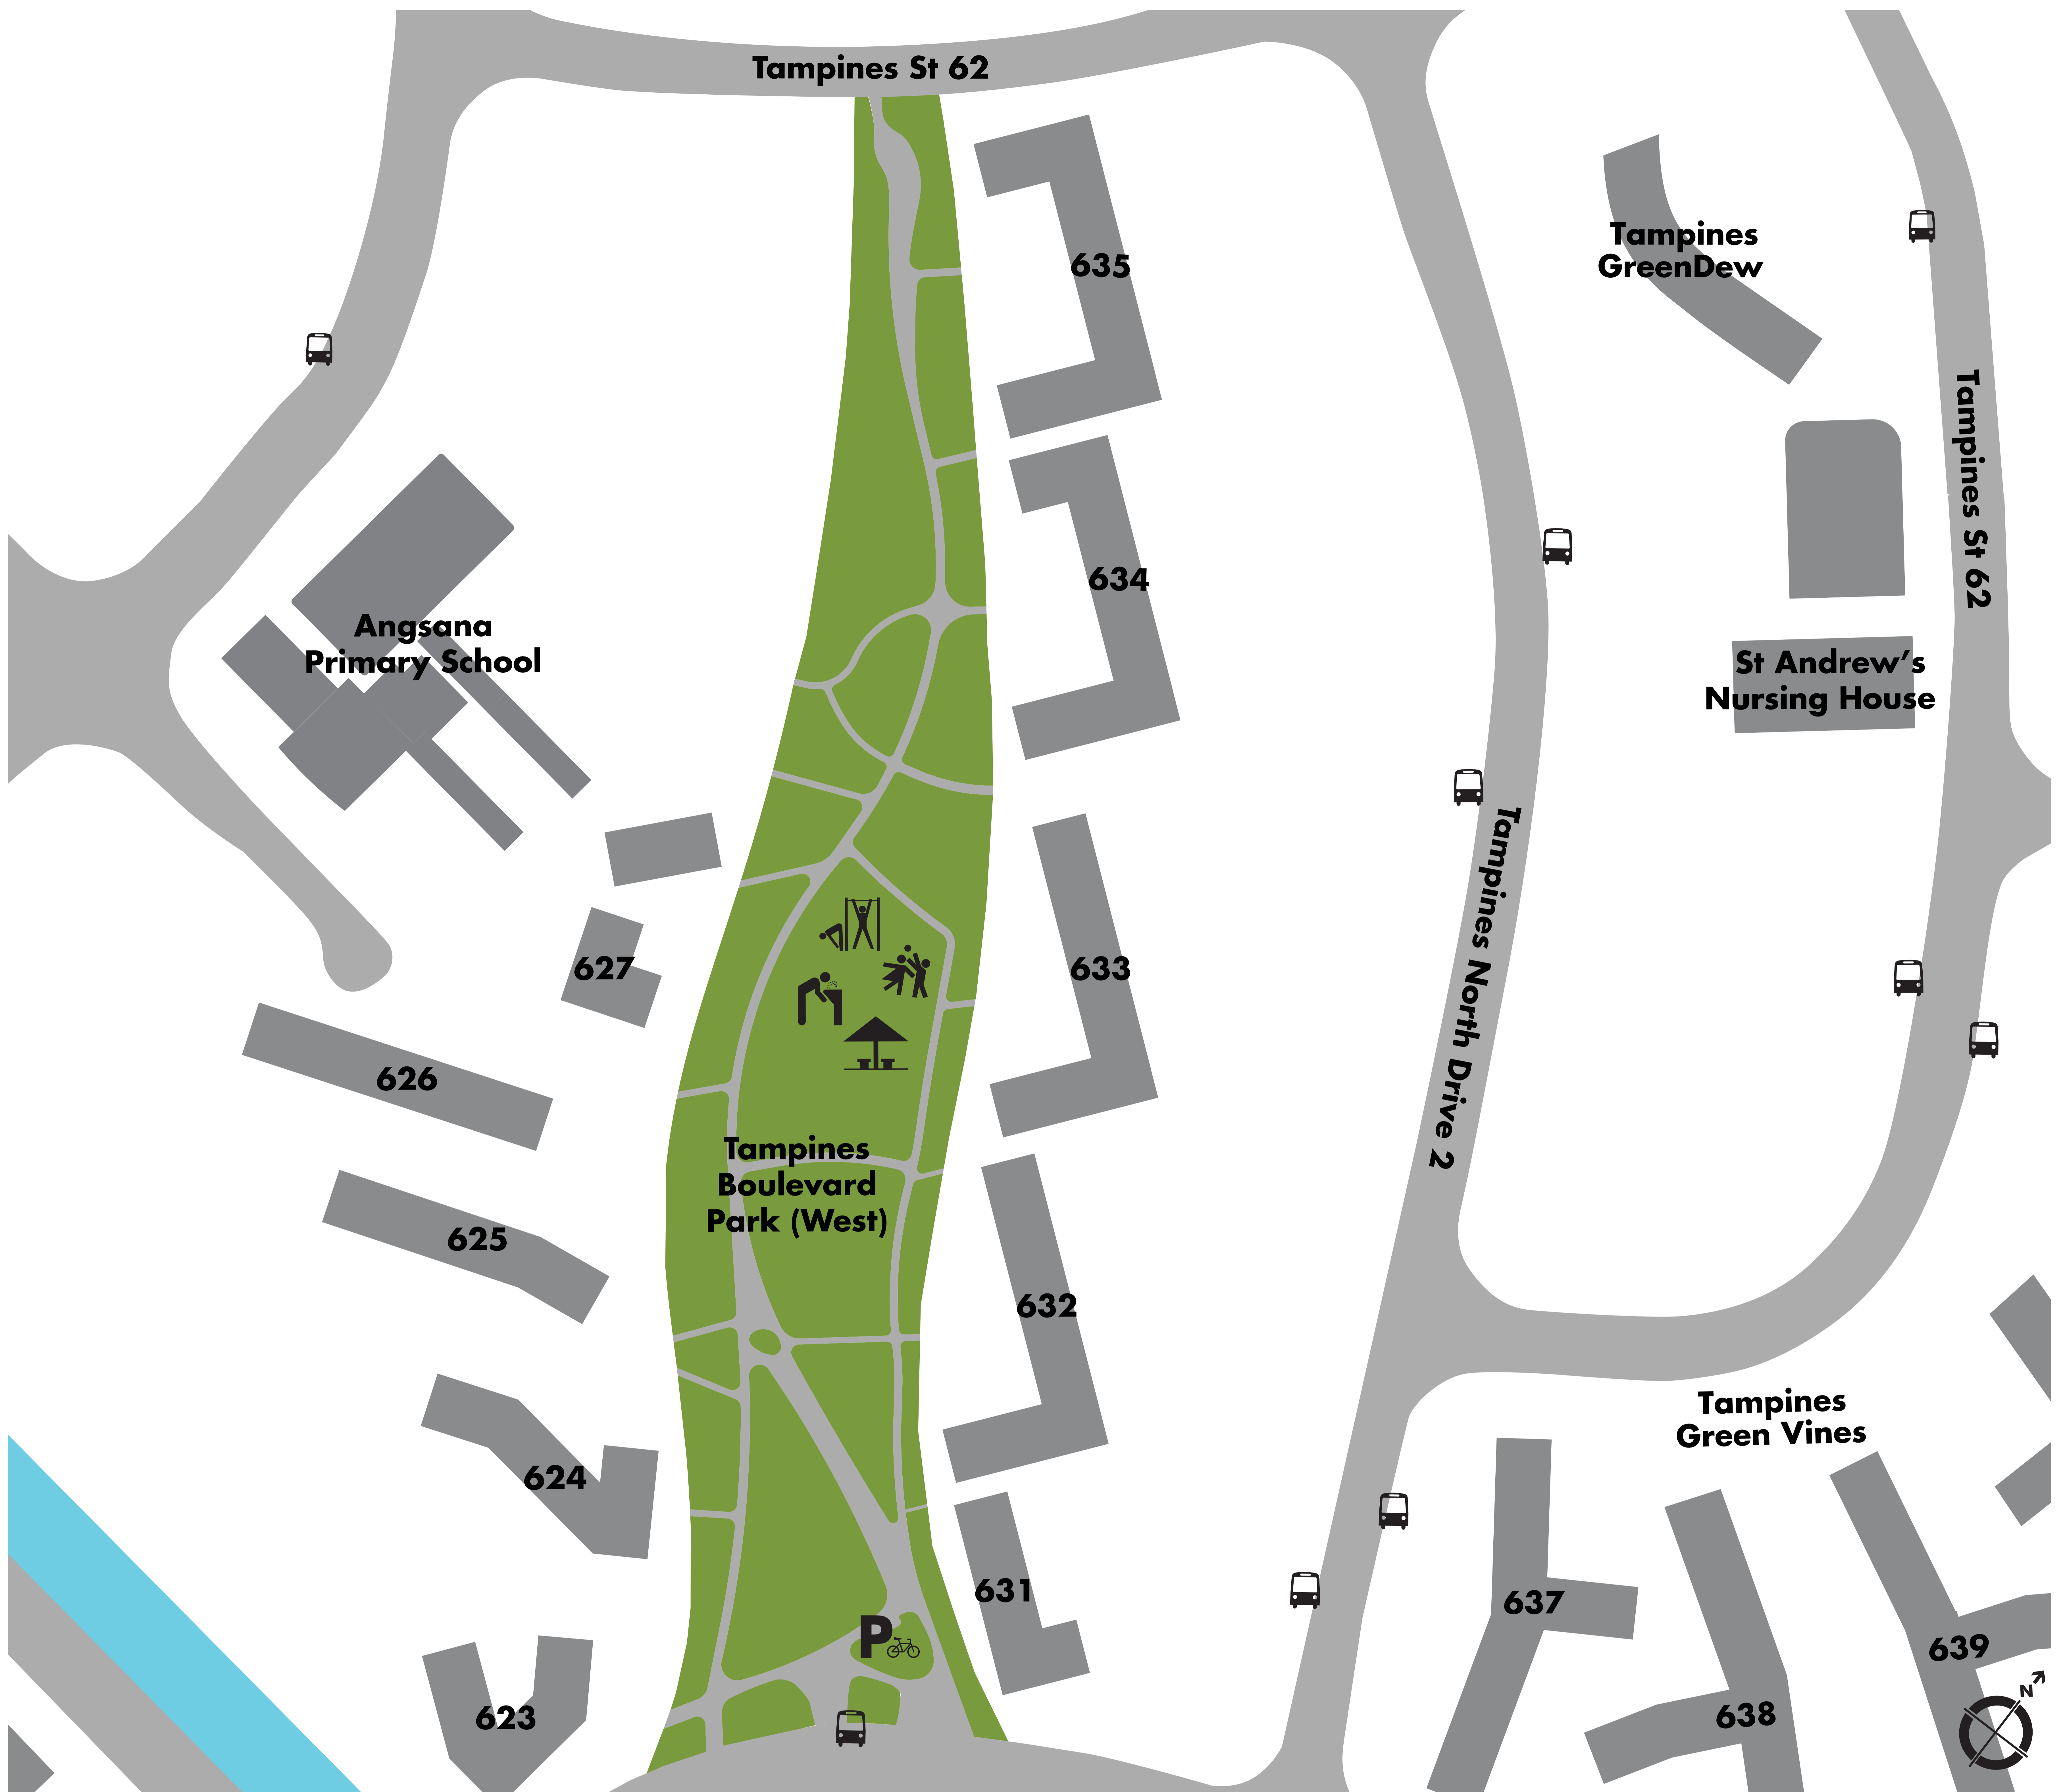

Tampines Boulevard Park

Legend

 Park Connector (PC)	 Building	 Track/Road	 Bicycle Parking Area	 Water Point
 Toilet	 Bus Stop	 Playground	 Fitness Corner	 Shelter

Park Etiquette

On your journey of discovery, remember some simple tips to help make park visits enjoyable for everyone:

- Enjoy the flora and fauna in this park. Take home nothing but fond memories.
- For your own safety and that of others, please comply with the rules and regulations for the usage of PMDs in the park. Strictly no skating or skateboarding in the park.
- Releasing of animals may cause more harm than good as they may not be able to adapt to the new surroundings and do not survive long after their release.