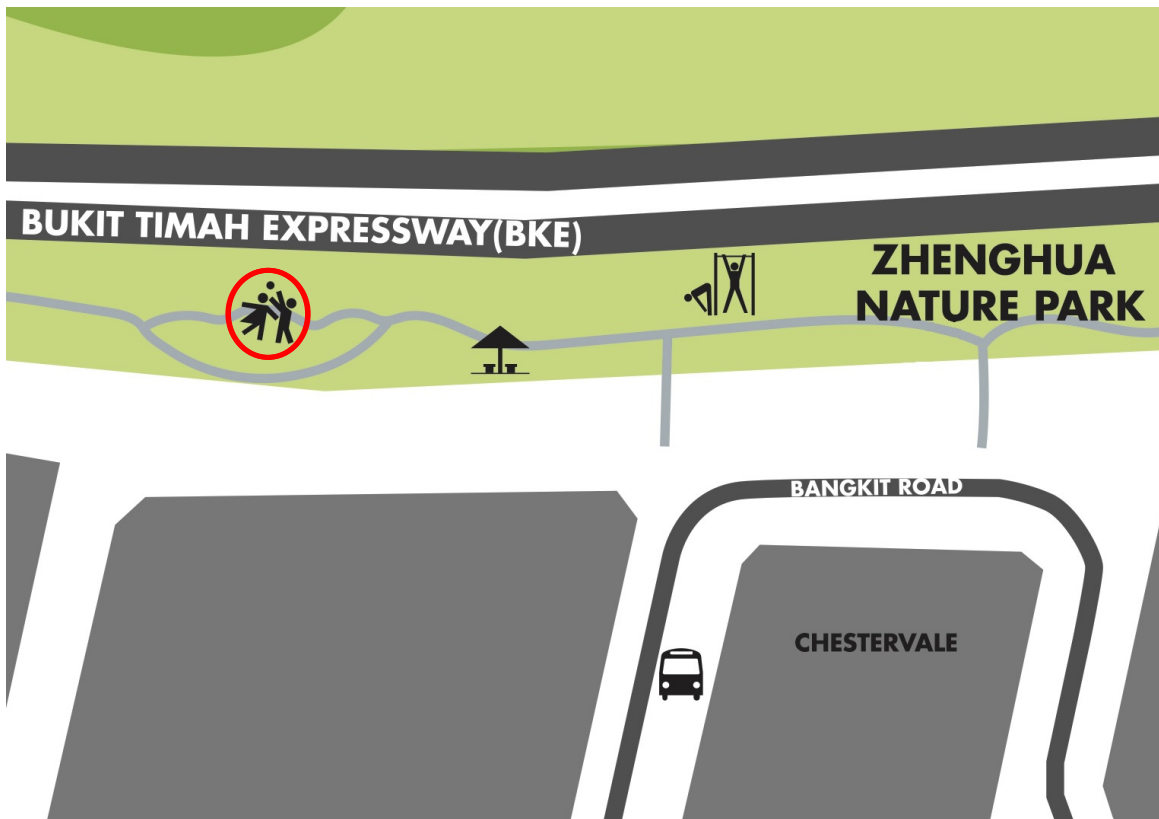

NOTICE

**The playground (indicated in red) at
Zhenghua Nature Park will be closed
for upgrading from 25 Nov 2024.**

Expected completion date: 31 Dec 2024

Thank you for your understanding.