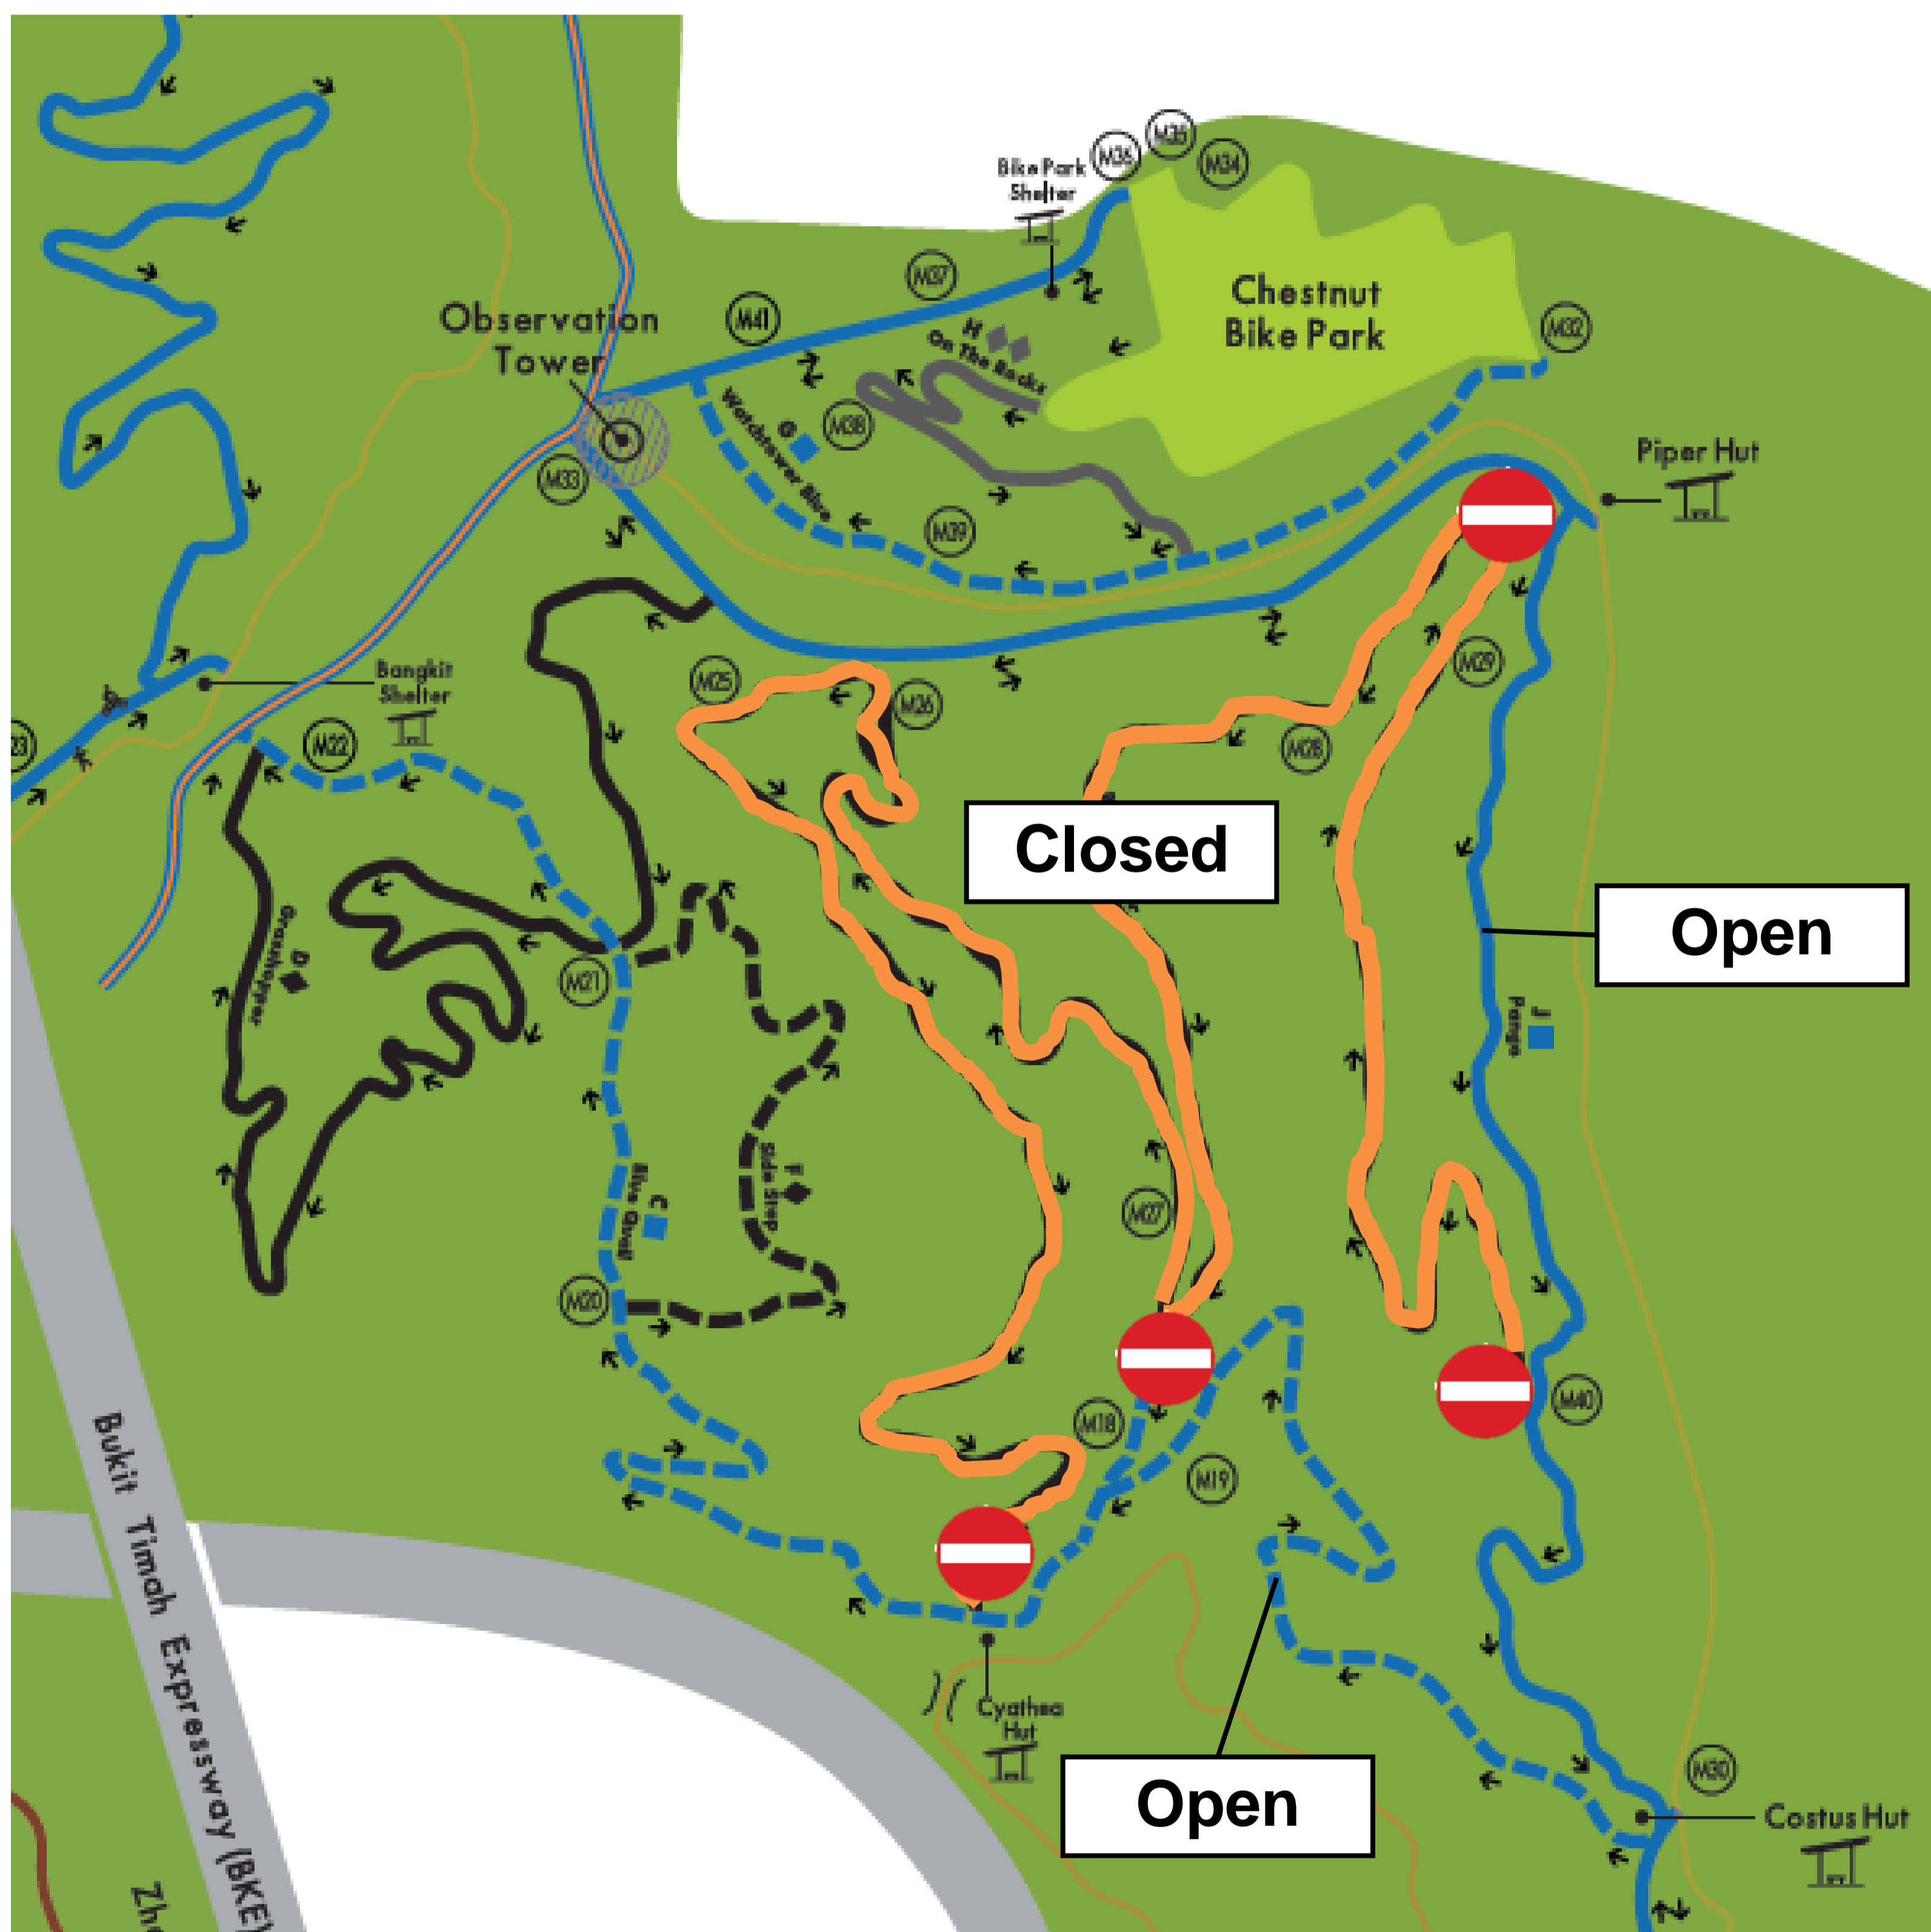

# NOTICE

**Sections of Black Crawler Mountain Biking Trail (marked in orange) are closed due to slope failure incidents.**

**For your safety, please do not enter.**

**Thank you for your understanding.**