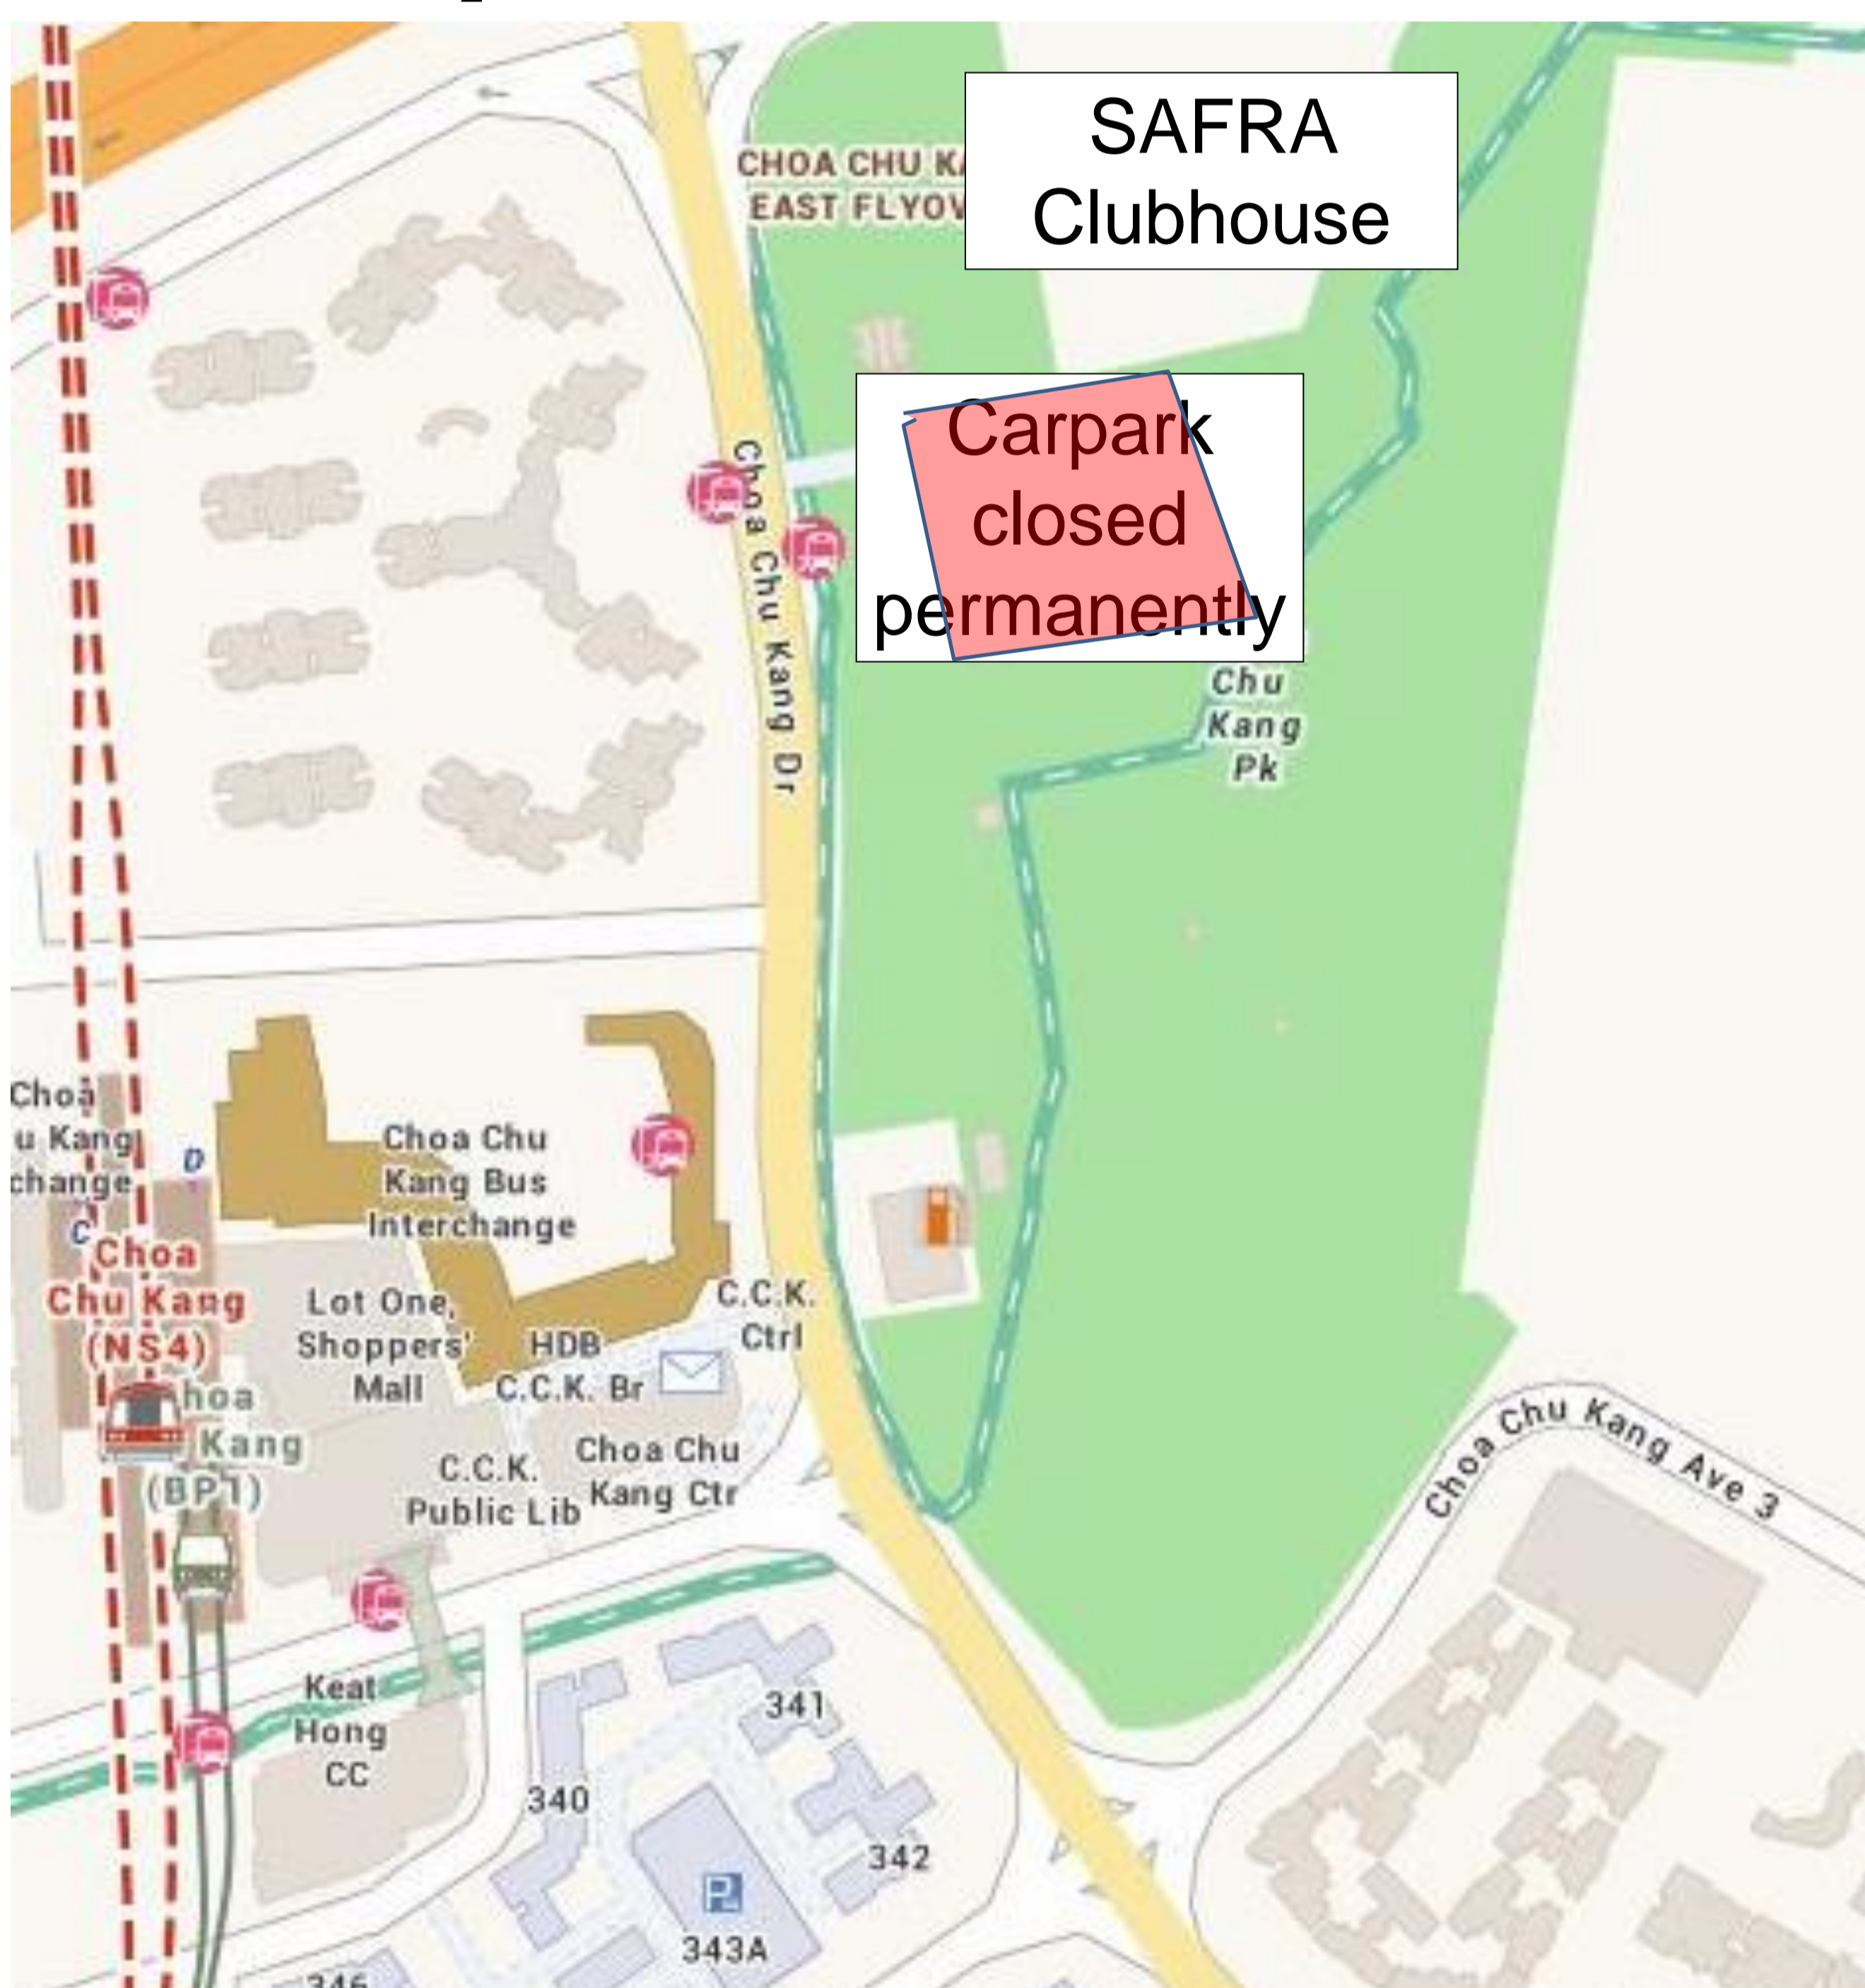

NOTICE

The car park at Choa Chu Kang Park (indicated in red) is closed permanently from 1 June 2023, and will be redeveloped into new park facilities.

Please use the carparks at the nearby SAFRA Clubhouse or surrounding apartment blocks.