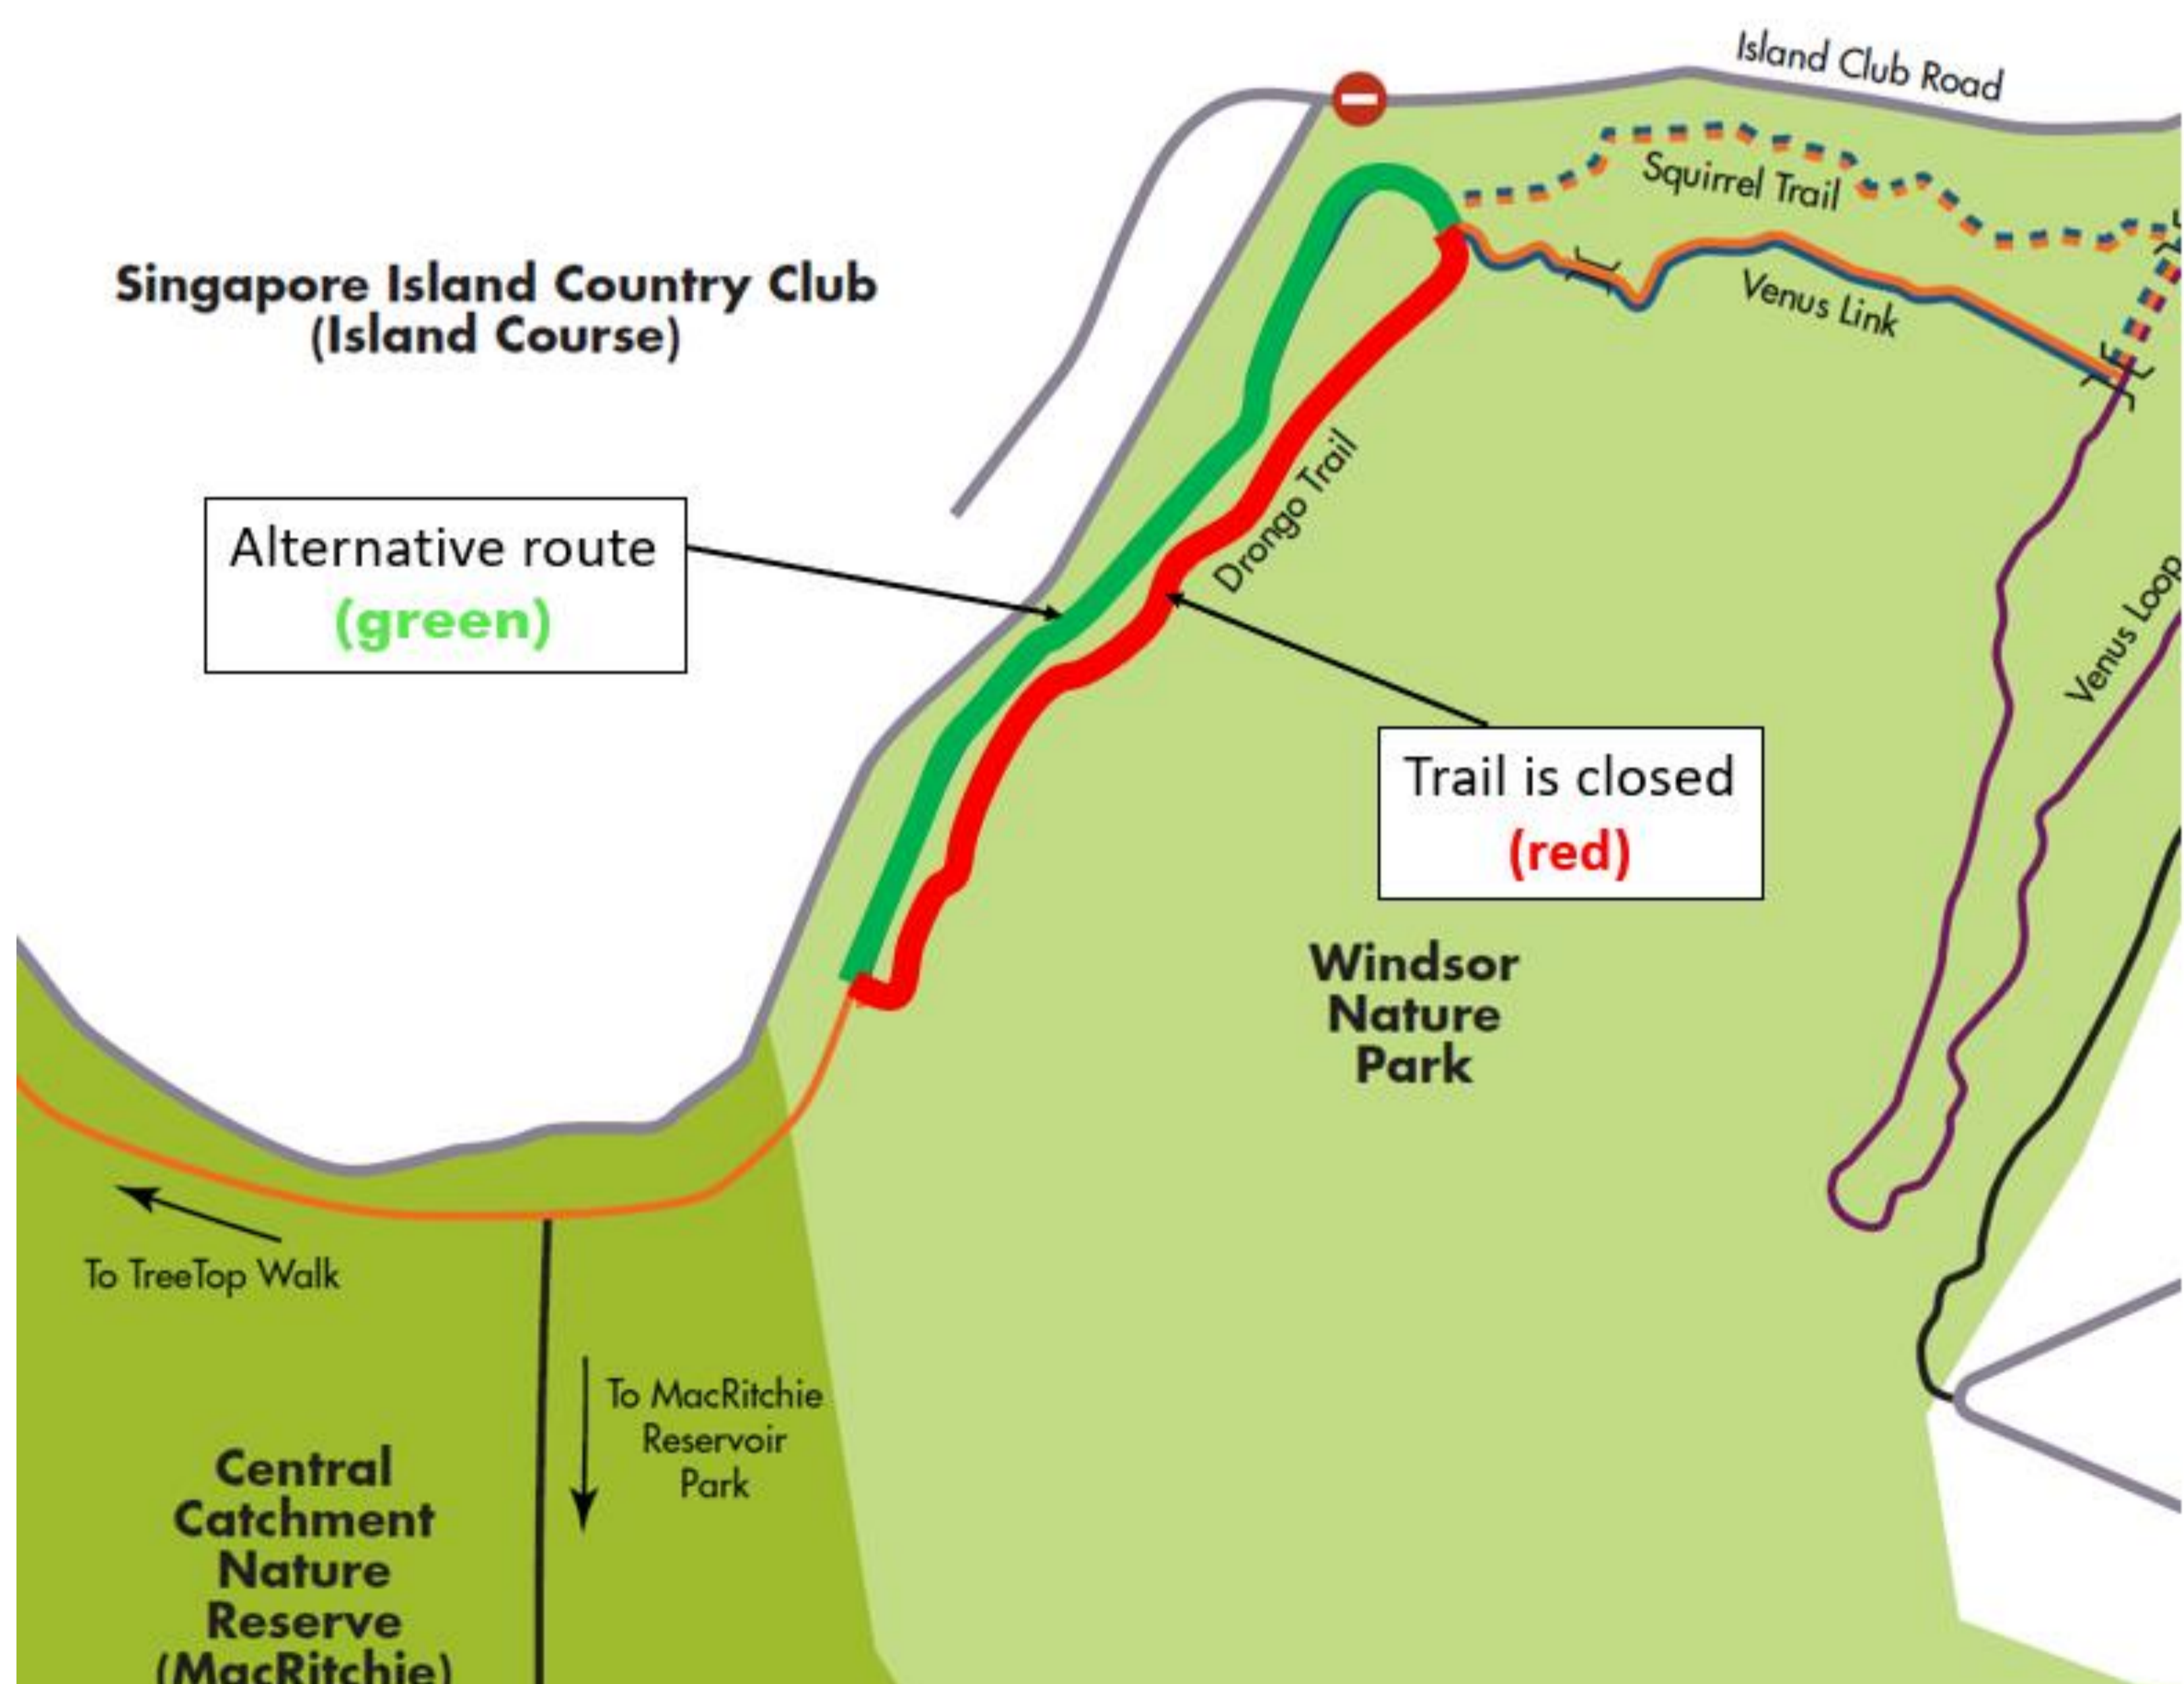

NOTICE

Drongo Trail (indicated in red) is closed for maintenance.

Please use Venus Link (indicated in green) to access the TreeTop Walk and MacRitchie Nature Trail.

Thank you for your understanding.