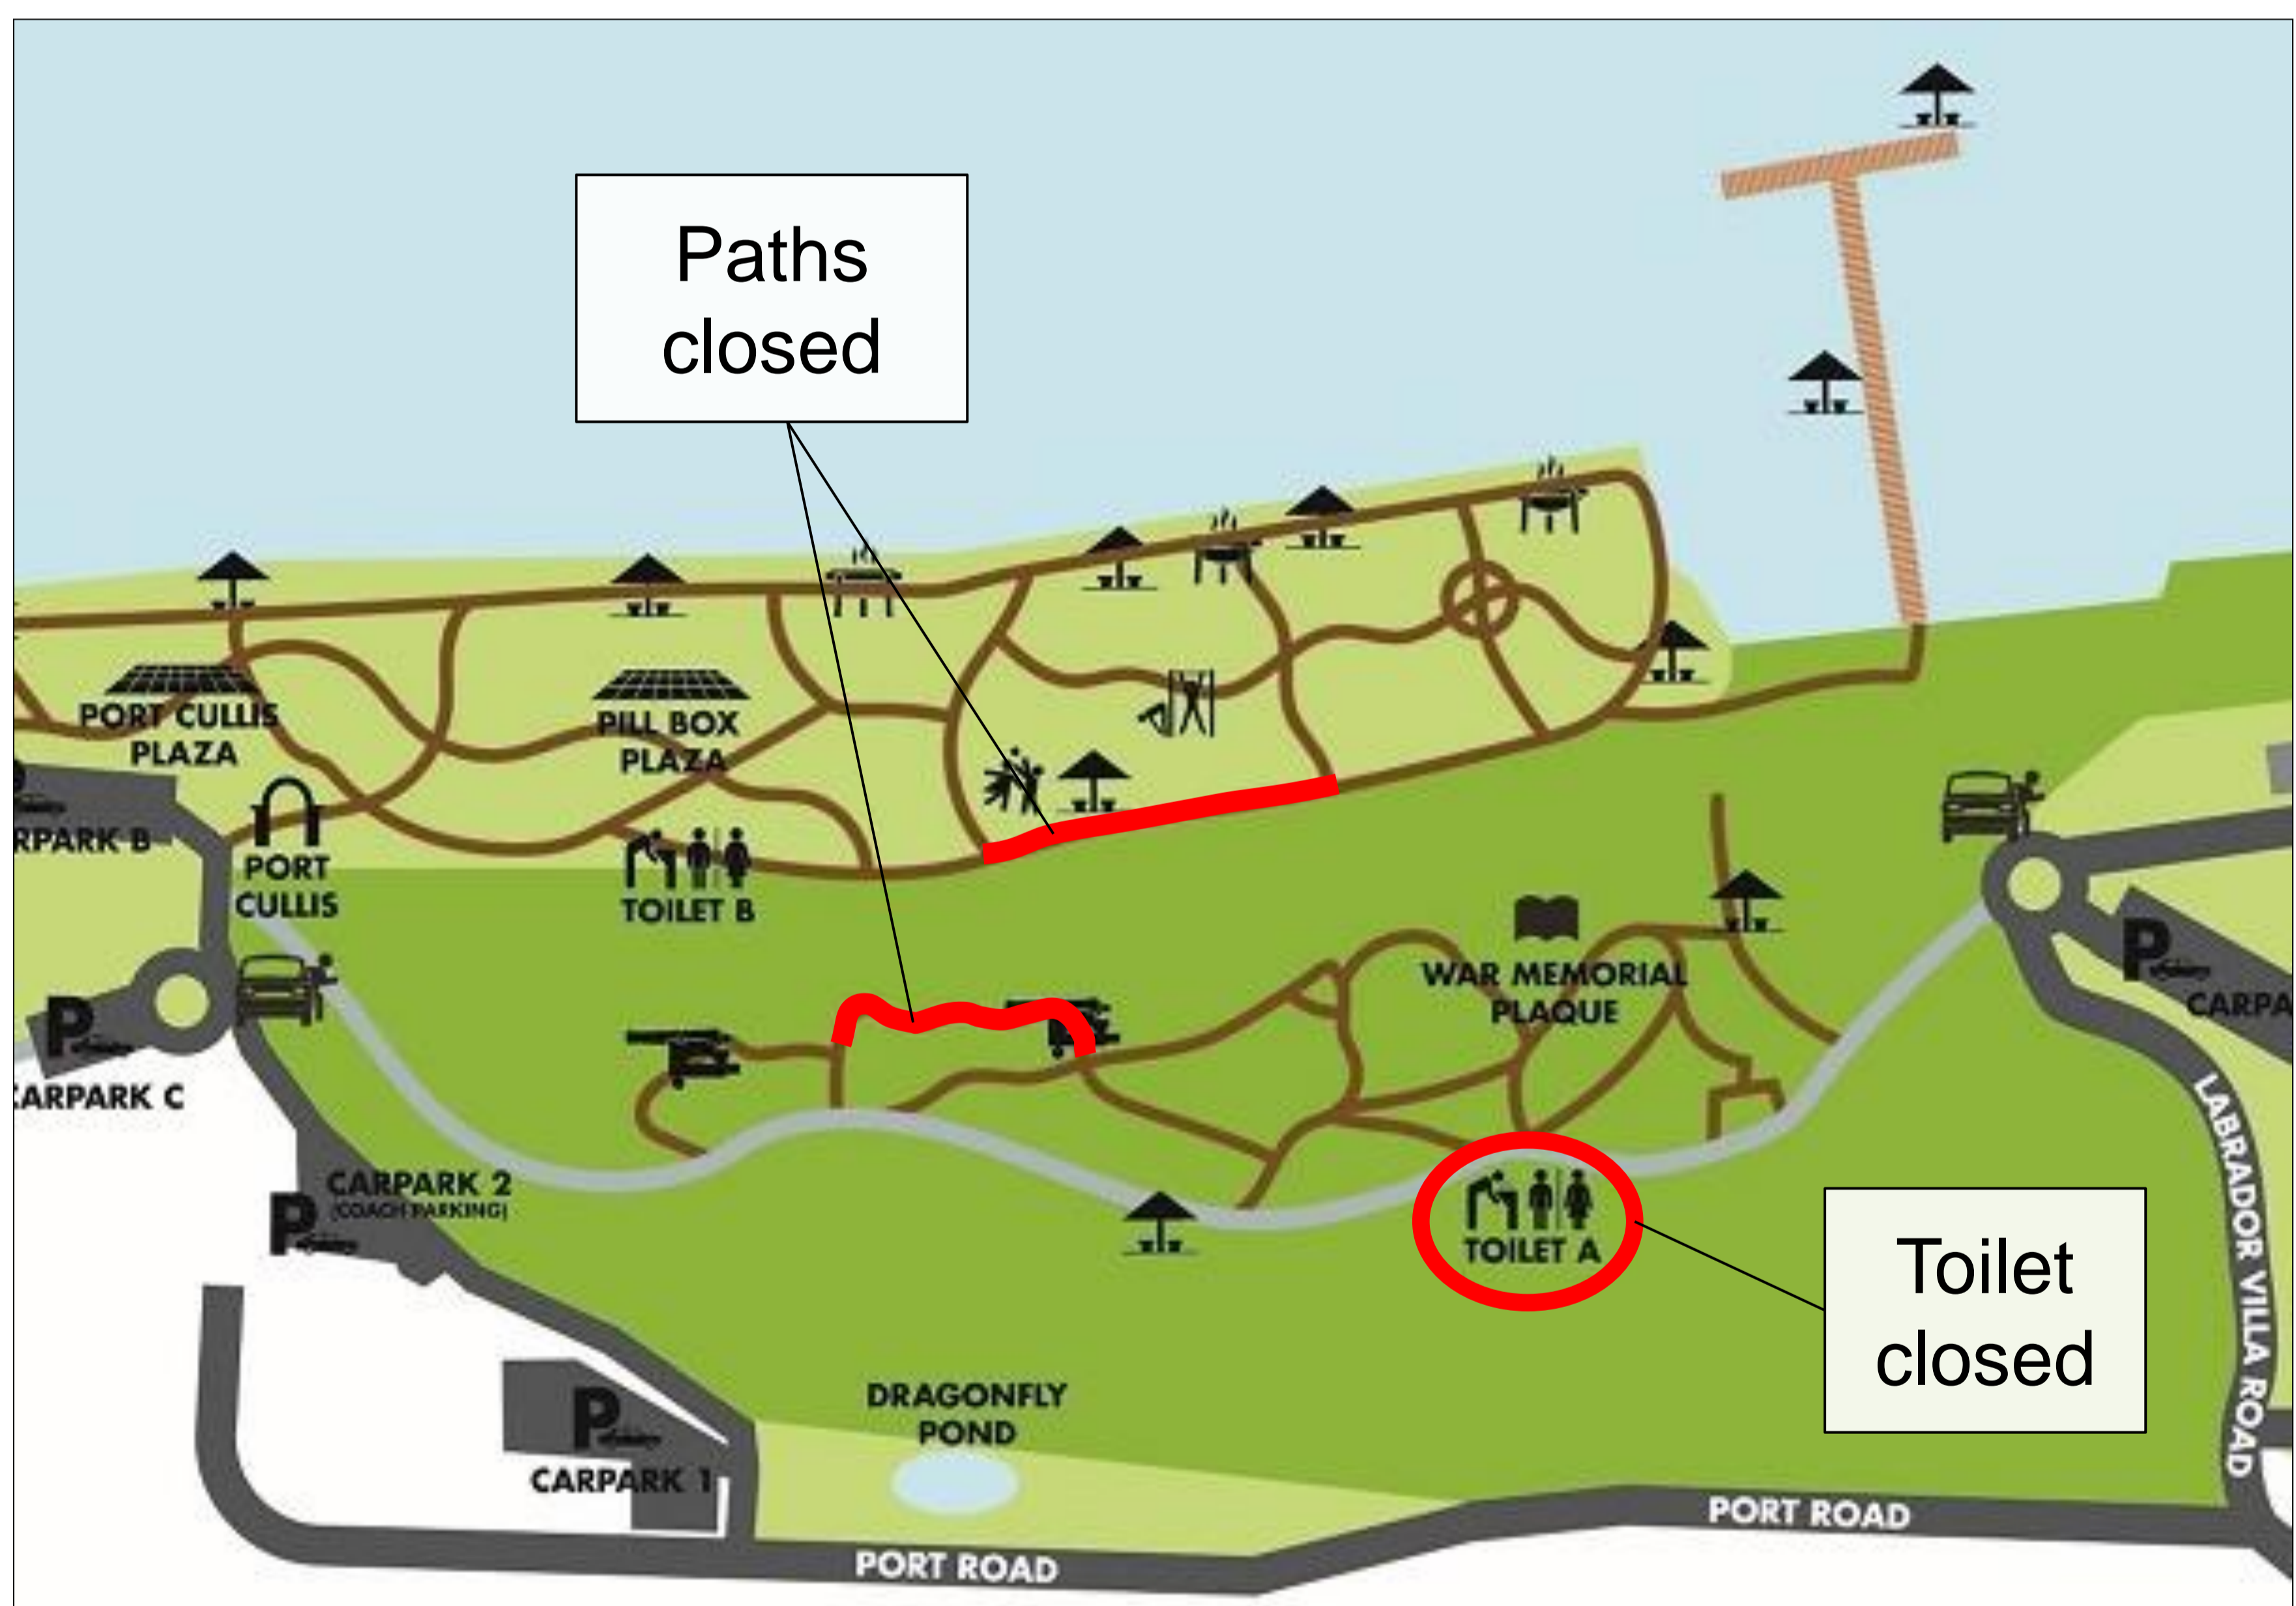

NOTICE

The sections – toilet, paths and part of the playground (indicated in red) – are closed for slope works.

Please use the other designated trails to explore the park.

Thank you for your understanding.