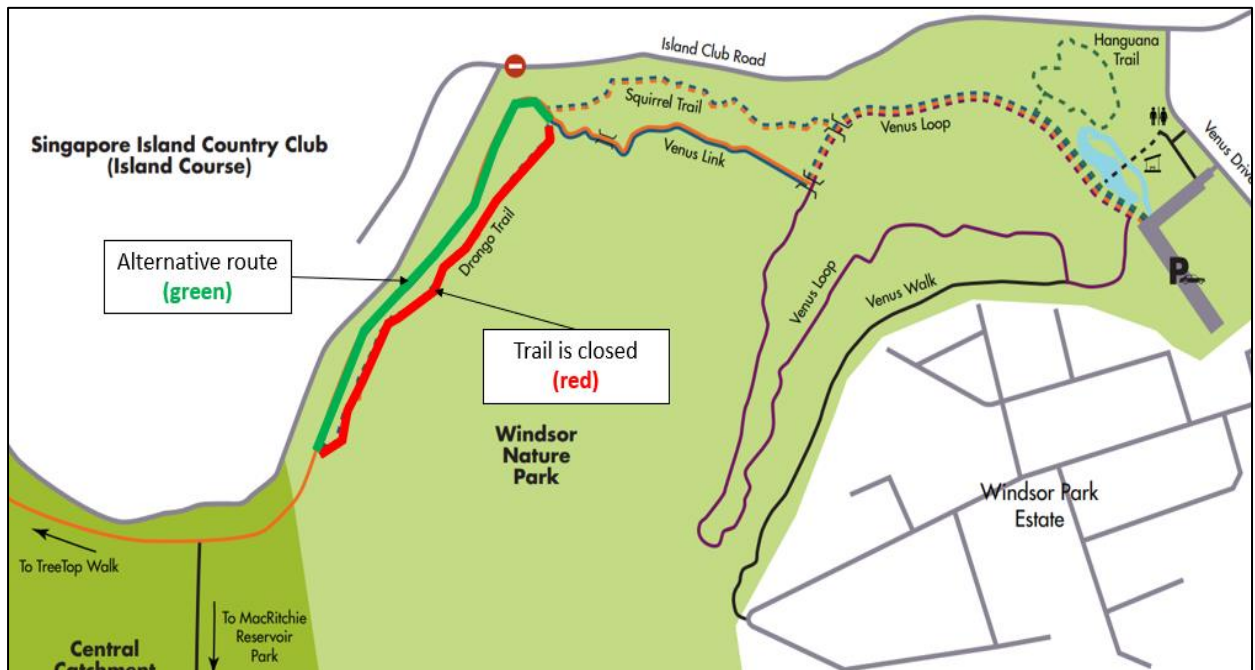

NOTICE

Drongo Trail (indicated in red) is closed for maintenance.

Please use Venus Link (indicated in green) to access the TreeTop Walk and MacRitchie Nature Trail.

Thank you for your understanding.

AECOM  **PUB** SINGAPORE'S NATIONAL WATER AGENCY