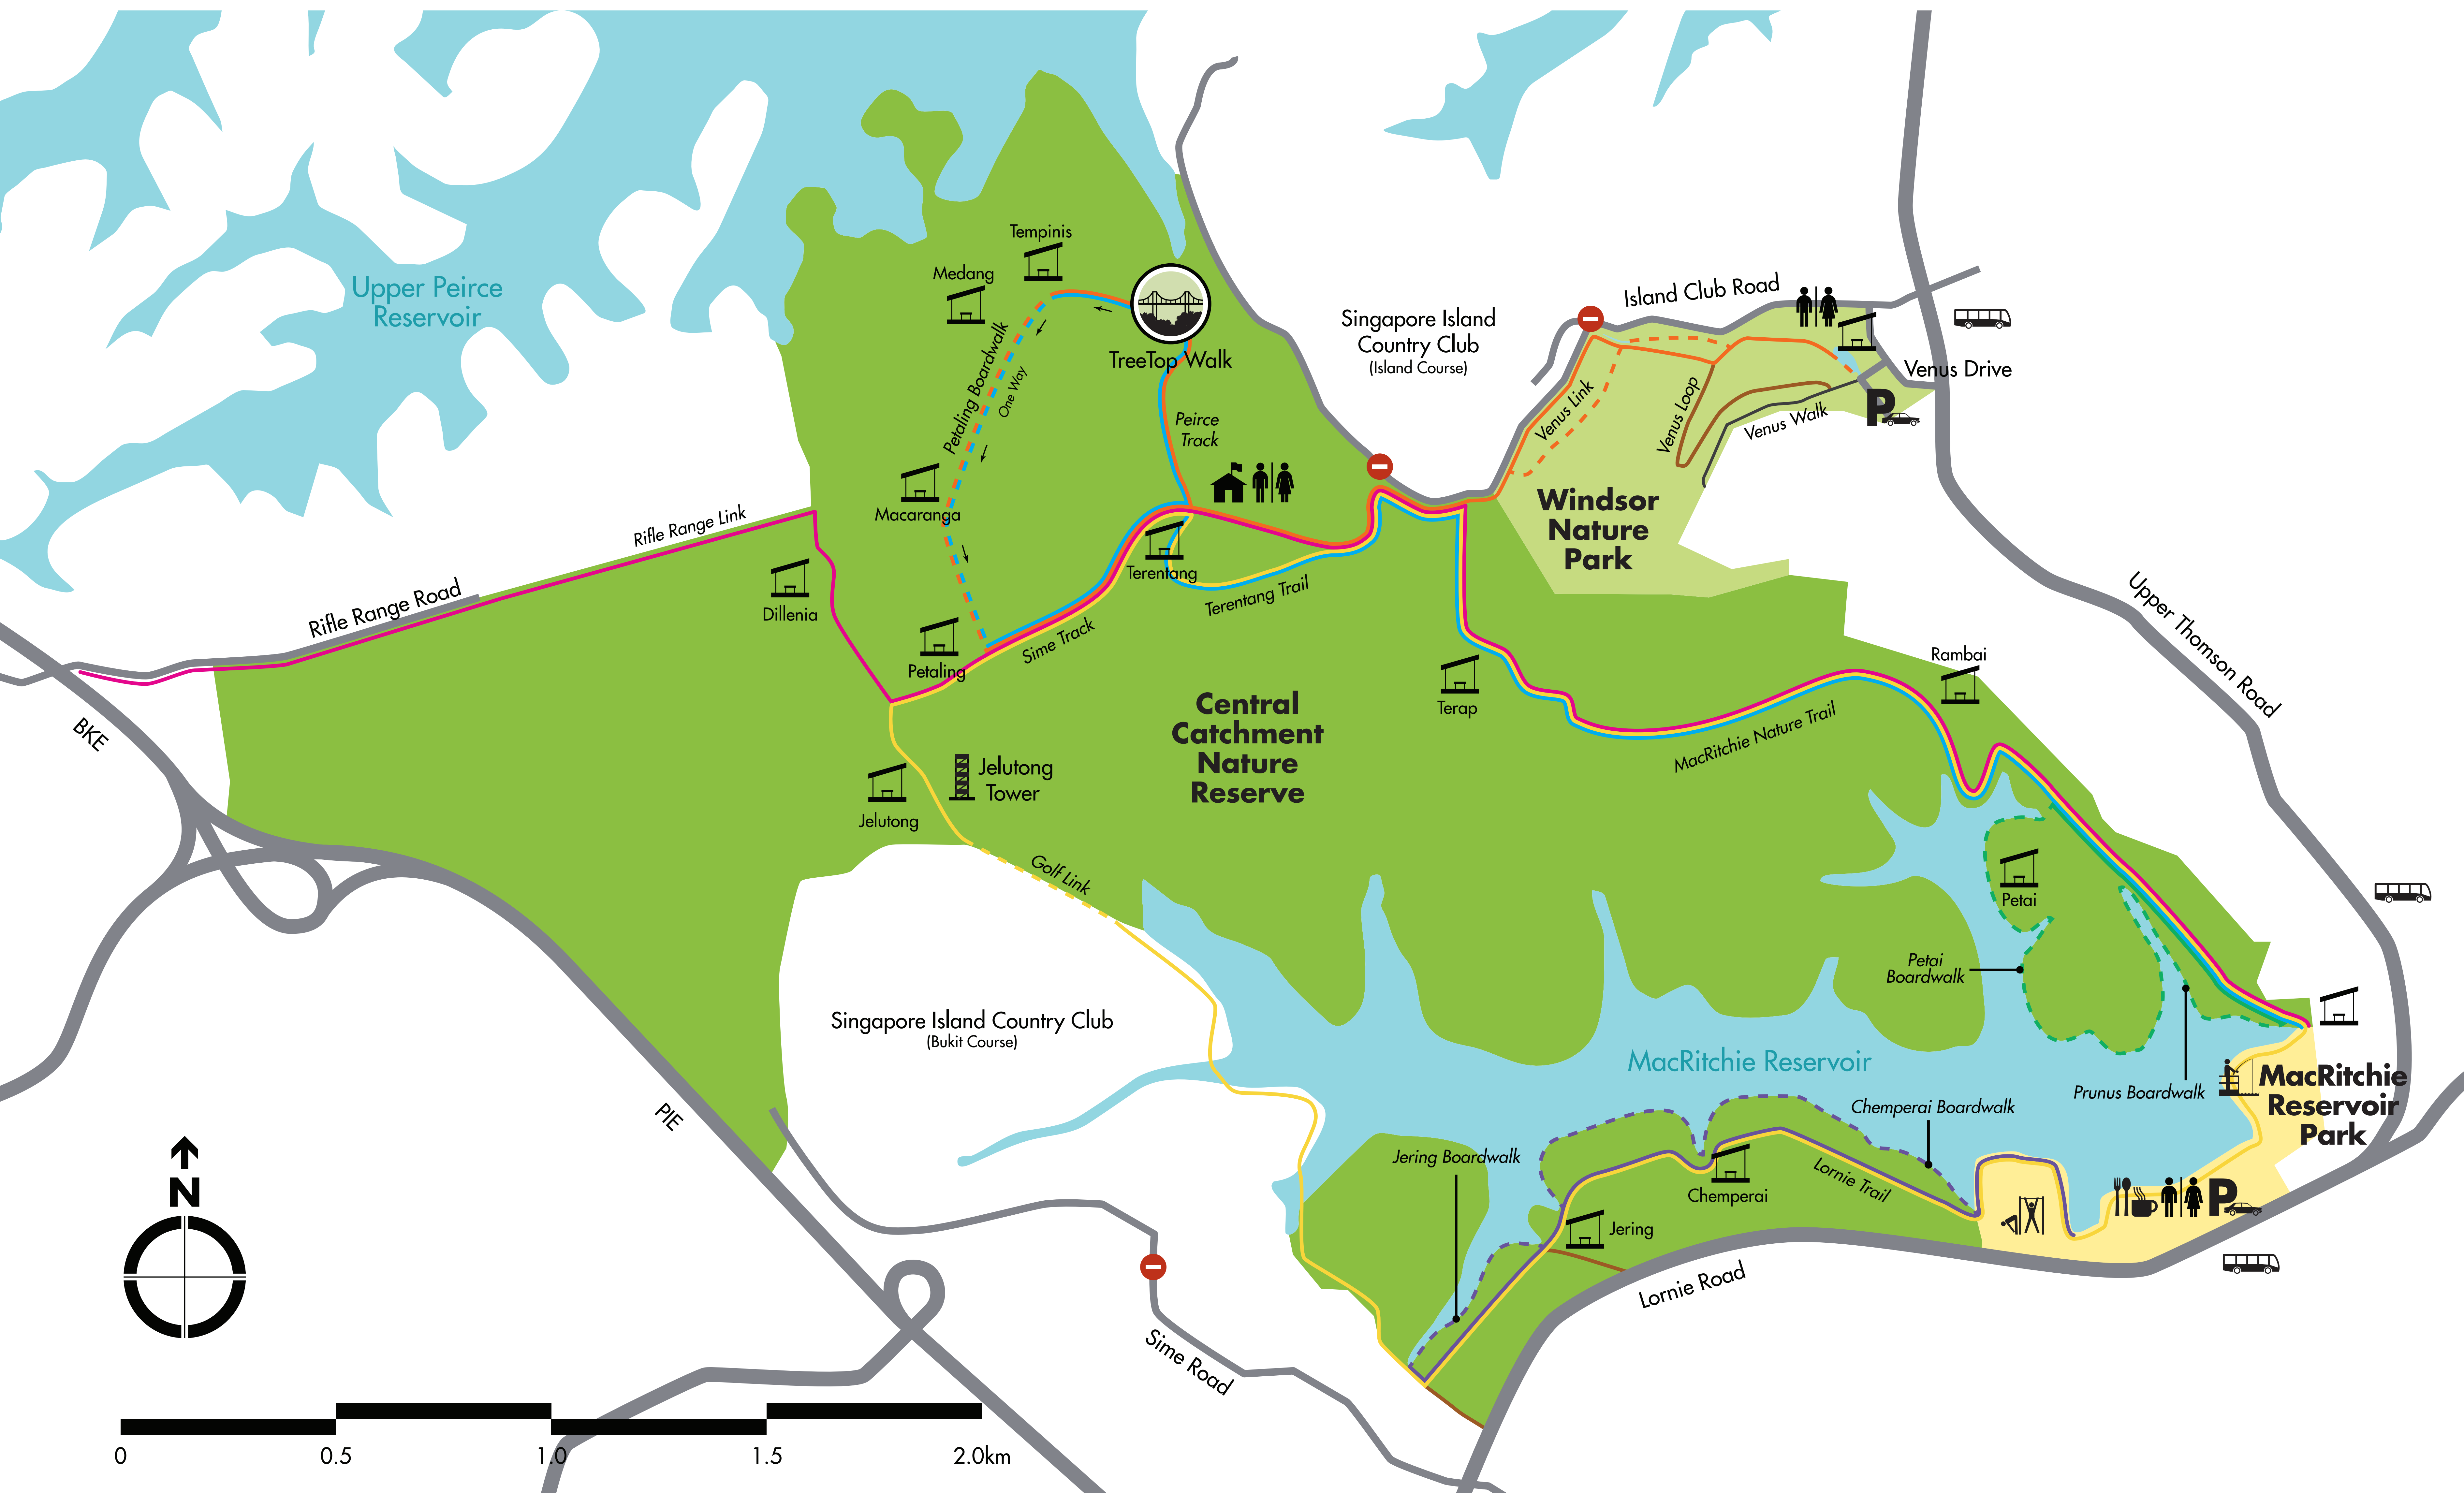

# Central Catchment Nature Reserve (MacRitchie)

## Routes

- |   |   |   |
|---|---|---|
| <p><b>Route 1 - Green</b></p> <ul style="list-style-type: none"> <li> 3km</li> <li> 1 hour</li> <li> Easy</li> </ul>        | <p><b>Route 2 - Purple</b></p> <ul style="list-style-type: none"> <li> 4.8km</li> <li> 2 hours</li> <li> Easy</li> </ul>      | <p><b>Route 3 - Blue</b></p> <ul style="list-style-type: none"> <li> 10.3km</li> <li> 4-5 hours</li> <li> Moderate/Difficult</li> </ul> |
| <p><b>Route 4 - Yellow</b></p> <ul style="list-style-type: none"> <li> 11km</li> <li> 4 hours</li> <li> Moderate</li> </ul> | <p><b>Route 5 - Pink</b></p> <ul style="list-style-type: none"> <li> 9.5km</li> <li> 4-5 hours</li> <li> Difficult</li> </ul> | <p><b>Route 6 - Orange</b></p> <ul style="list-style-type: none"> <li> 7km</li> <li> 3-4 hours</li> <li> Moderate/Difficult</li> </ul>  |

## Legend

- |  |                |                  |
|--|----------------|------------------|
| Nature Park                            | Ranger Station | Exercise Station |
| Nature Reserve                         | Shelter        | Fishing Area     |
| Reservoir Park                         | Refreshment    | Car Park         |
| Trail                                  | Toilet         | Bus Stop         |
| Boardwalk                              |                |                  |
| No Entry<br>Except Authorised Vehicles |                |                  |