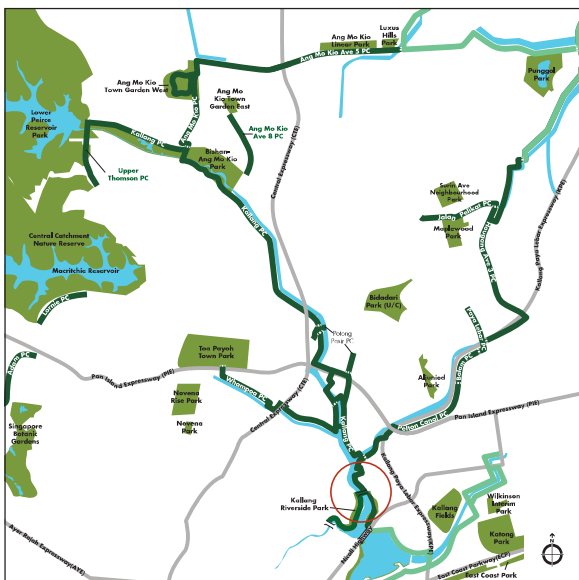

Central Urban Loop

Legend

- Park Connector (PC)
- Track/Road
- Overhead Bridge
- Foot Bridge
- Carpark
- Bus Stop
- MRT
- Shelter
- Toilet
- Playground

Enjoy the PCN, let's observe **SAFE TRACK** etiquette:

- Share the track
- **Always** be alert and aware of others around you
- Follow at a safe distance
- Exercise courtesy and consideration
- Turn on your lights when it is dark
- Ride with care in crowded areas around you
- **Alert** others before overtaking
- Check for vehicles at road crossings
- **Keep left** and give way to others

Scan to find out more details and attractions on the island-wide Park Connector Network!