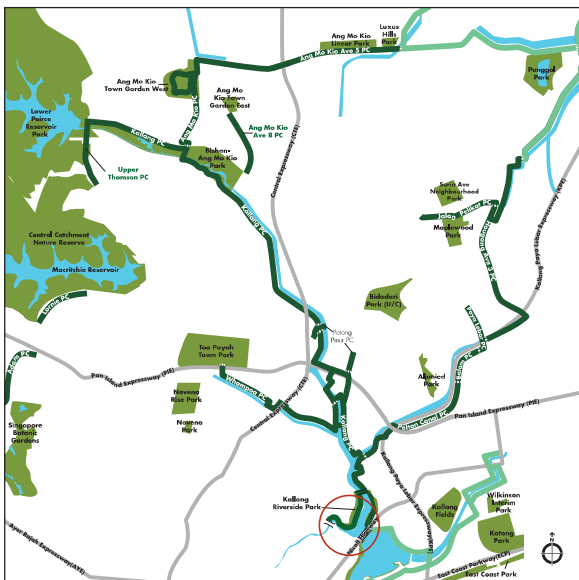

Central Urban Loop

Legend

- Park Connector (PC)
- Track/Road
- Overhead Bridge
- Foot Bridge
- Carpark
- Bus Stop
- MRT
- Shelter
- Toilet
- Fitness Corner

Enjoy the PCN, let's observe **SAFE TRACK** etiquette:

- Share the track
- Always be alert and aware of others around you
- Follow at a safe distance
- Exercise courtesy and consideration
- Turn on your lights when it is dark
- Ride with care in crowded areas
- Alert others before overtaking
- Check for vehicles at road crossings
- Keep left and give way to others

Scan to find out more details and attractions on the island-wide Park Connector Network!

To report damaged or faulty equipment, please scan this QR code to download the OnService Mobile App. For urgent assistance, please call 1800-471 7300.