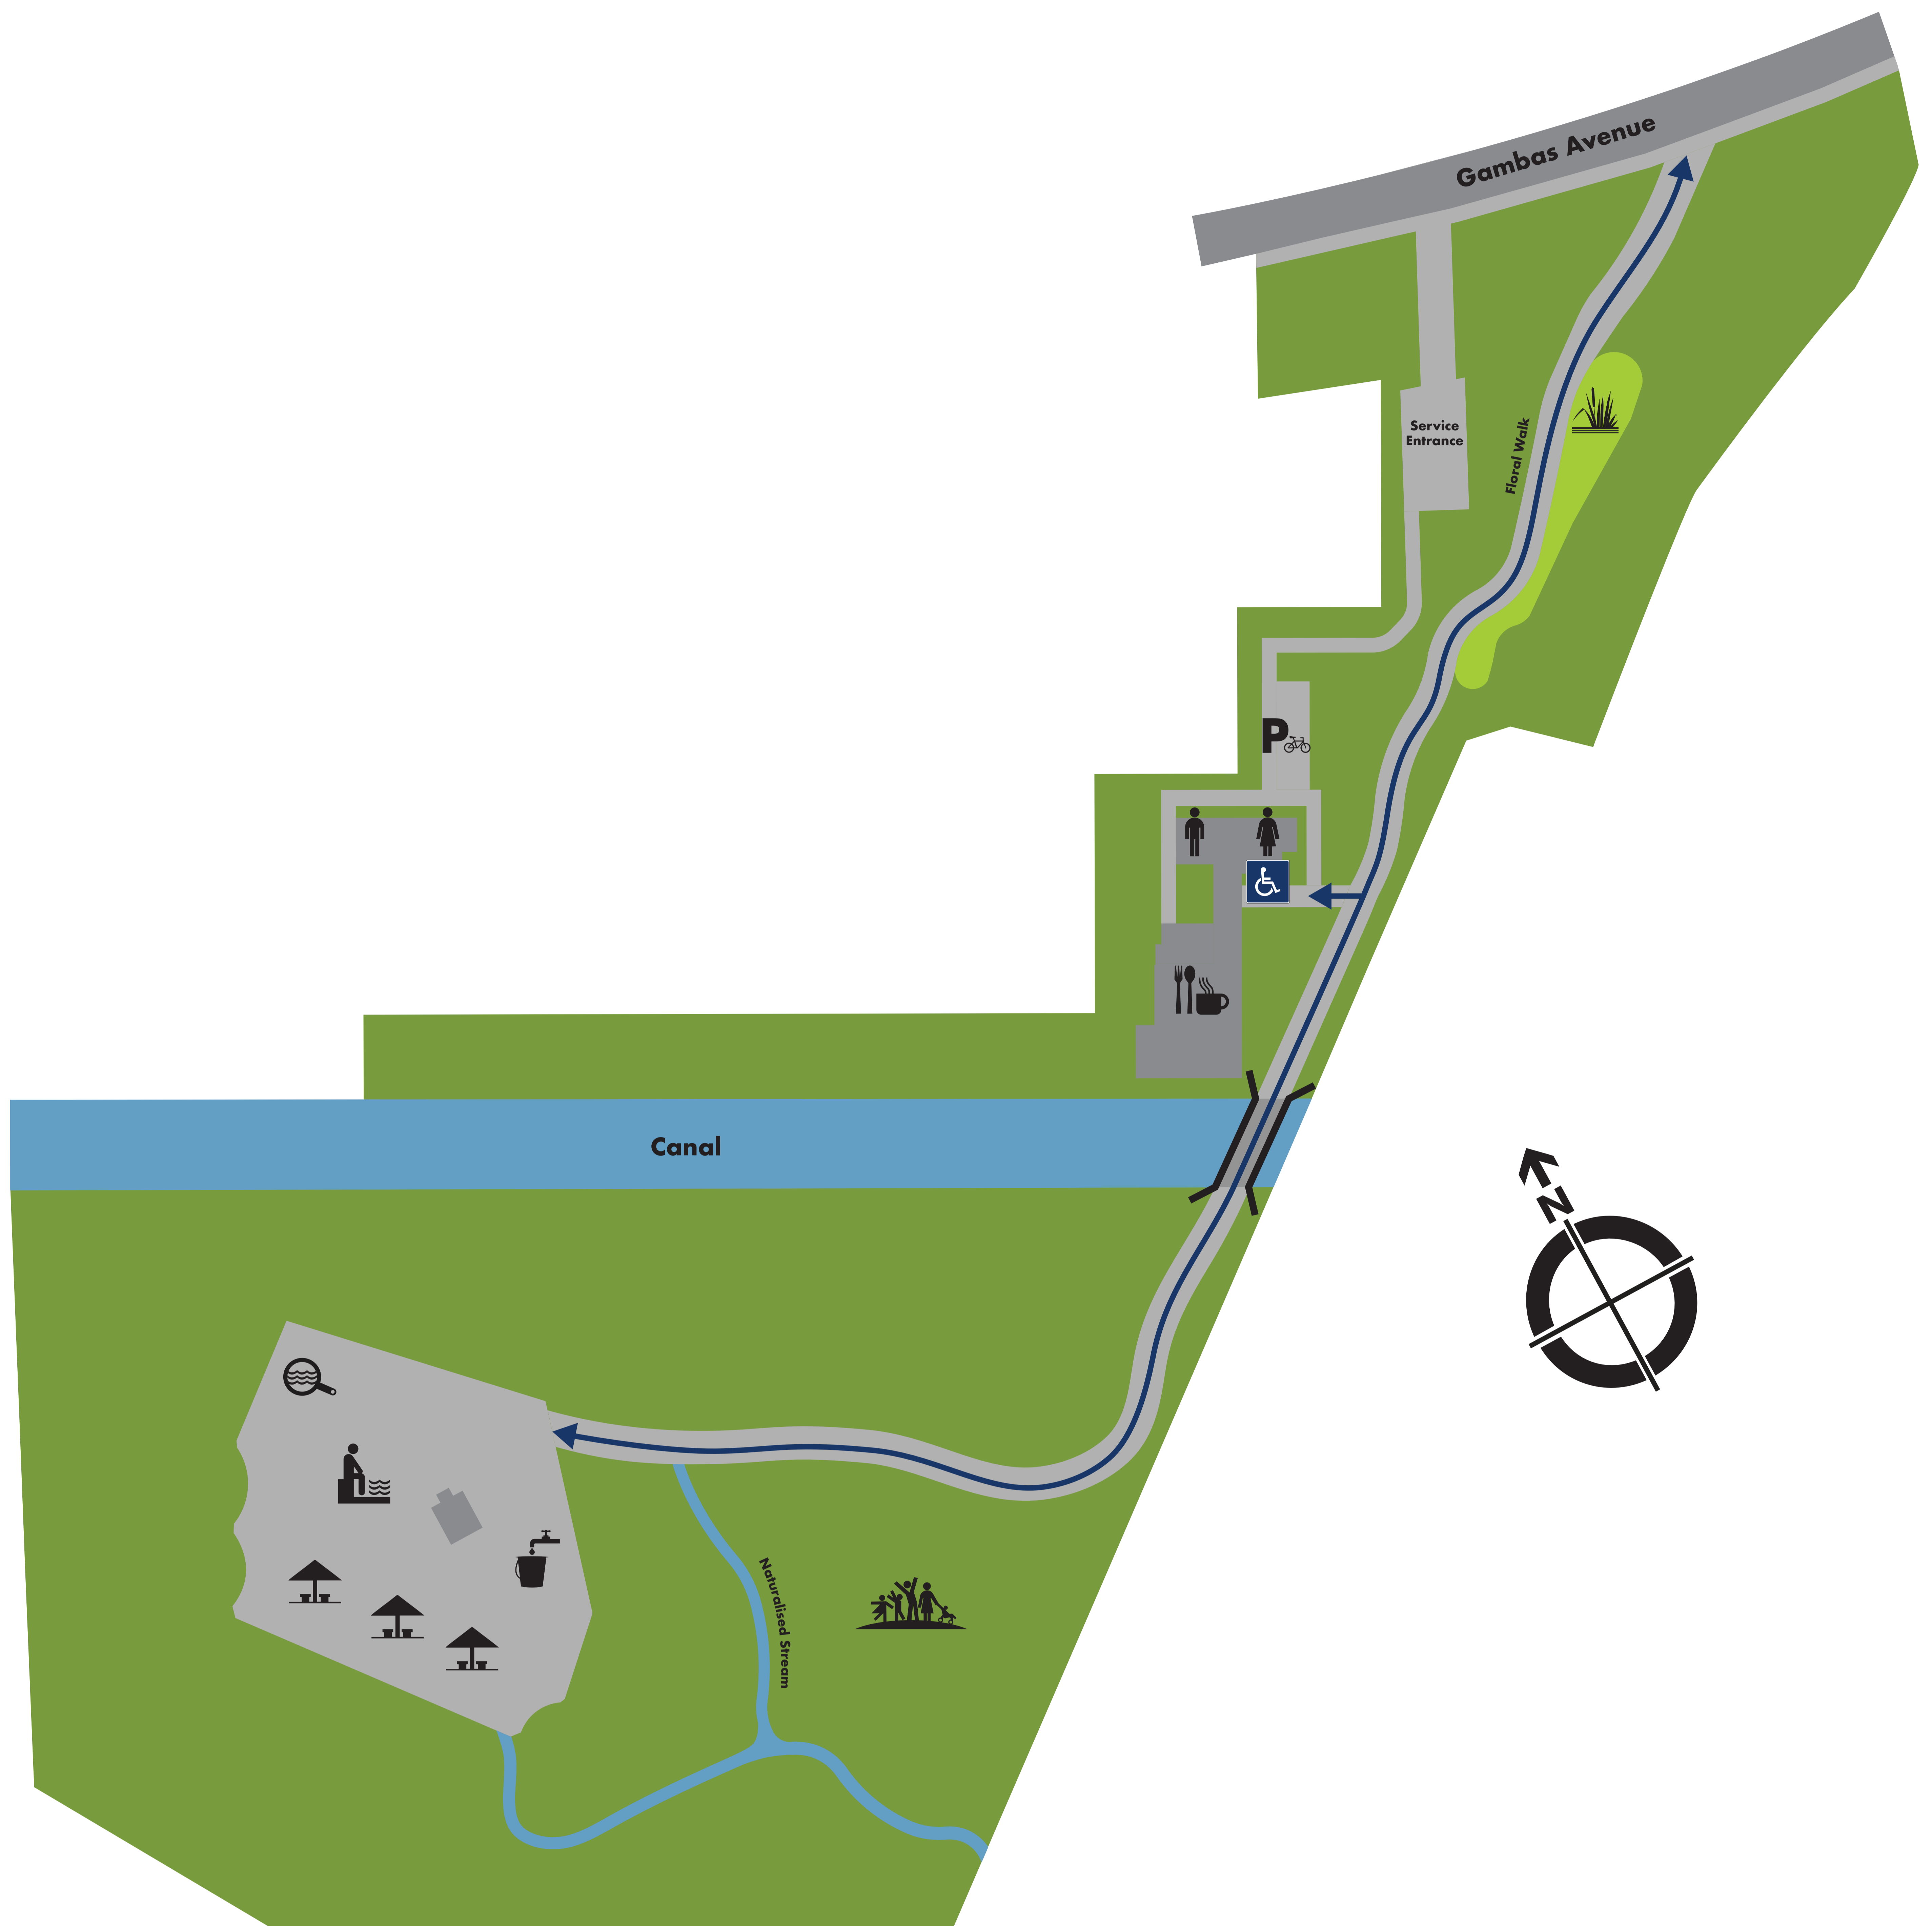

Sembawang Hot Spring Park

Legend

Park Etiquette

Before you begin your journey of discovery, here are some simple tips to help make park visits enjoyable for everyone:

- Enjoy the flora and fauna in this park. Take home nothing but photographs and fond memories.
- Feeding of wild animals may encourage them to venture out of their natural habitats. Please do not feed them – they have enough food that they can find in the forest.
- For your safety and that of others, please comply with the rules and regulations for the usage of PMDs in the park. Strictly no skates and skateboards are allowed in the park.
- Releasing of animals may cause more harm than good as they may not be able to adapt to the new surroundings and do not survive long after their release.

It is our responsibility to conserve the living things in our park, both for your enjoyment and that of our future generations.

For the well-being of our native flora and fauna, please abide by the Parks & Trees Act (Cap. 216) and the Parks & Trees Regulations (Cap. 216, R1)