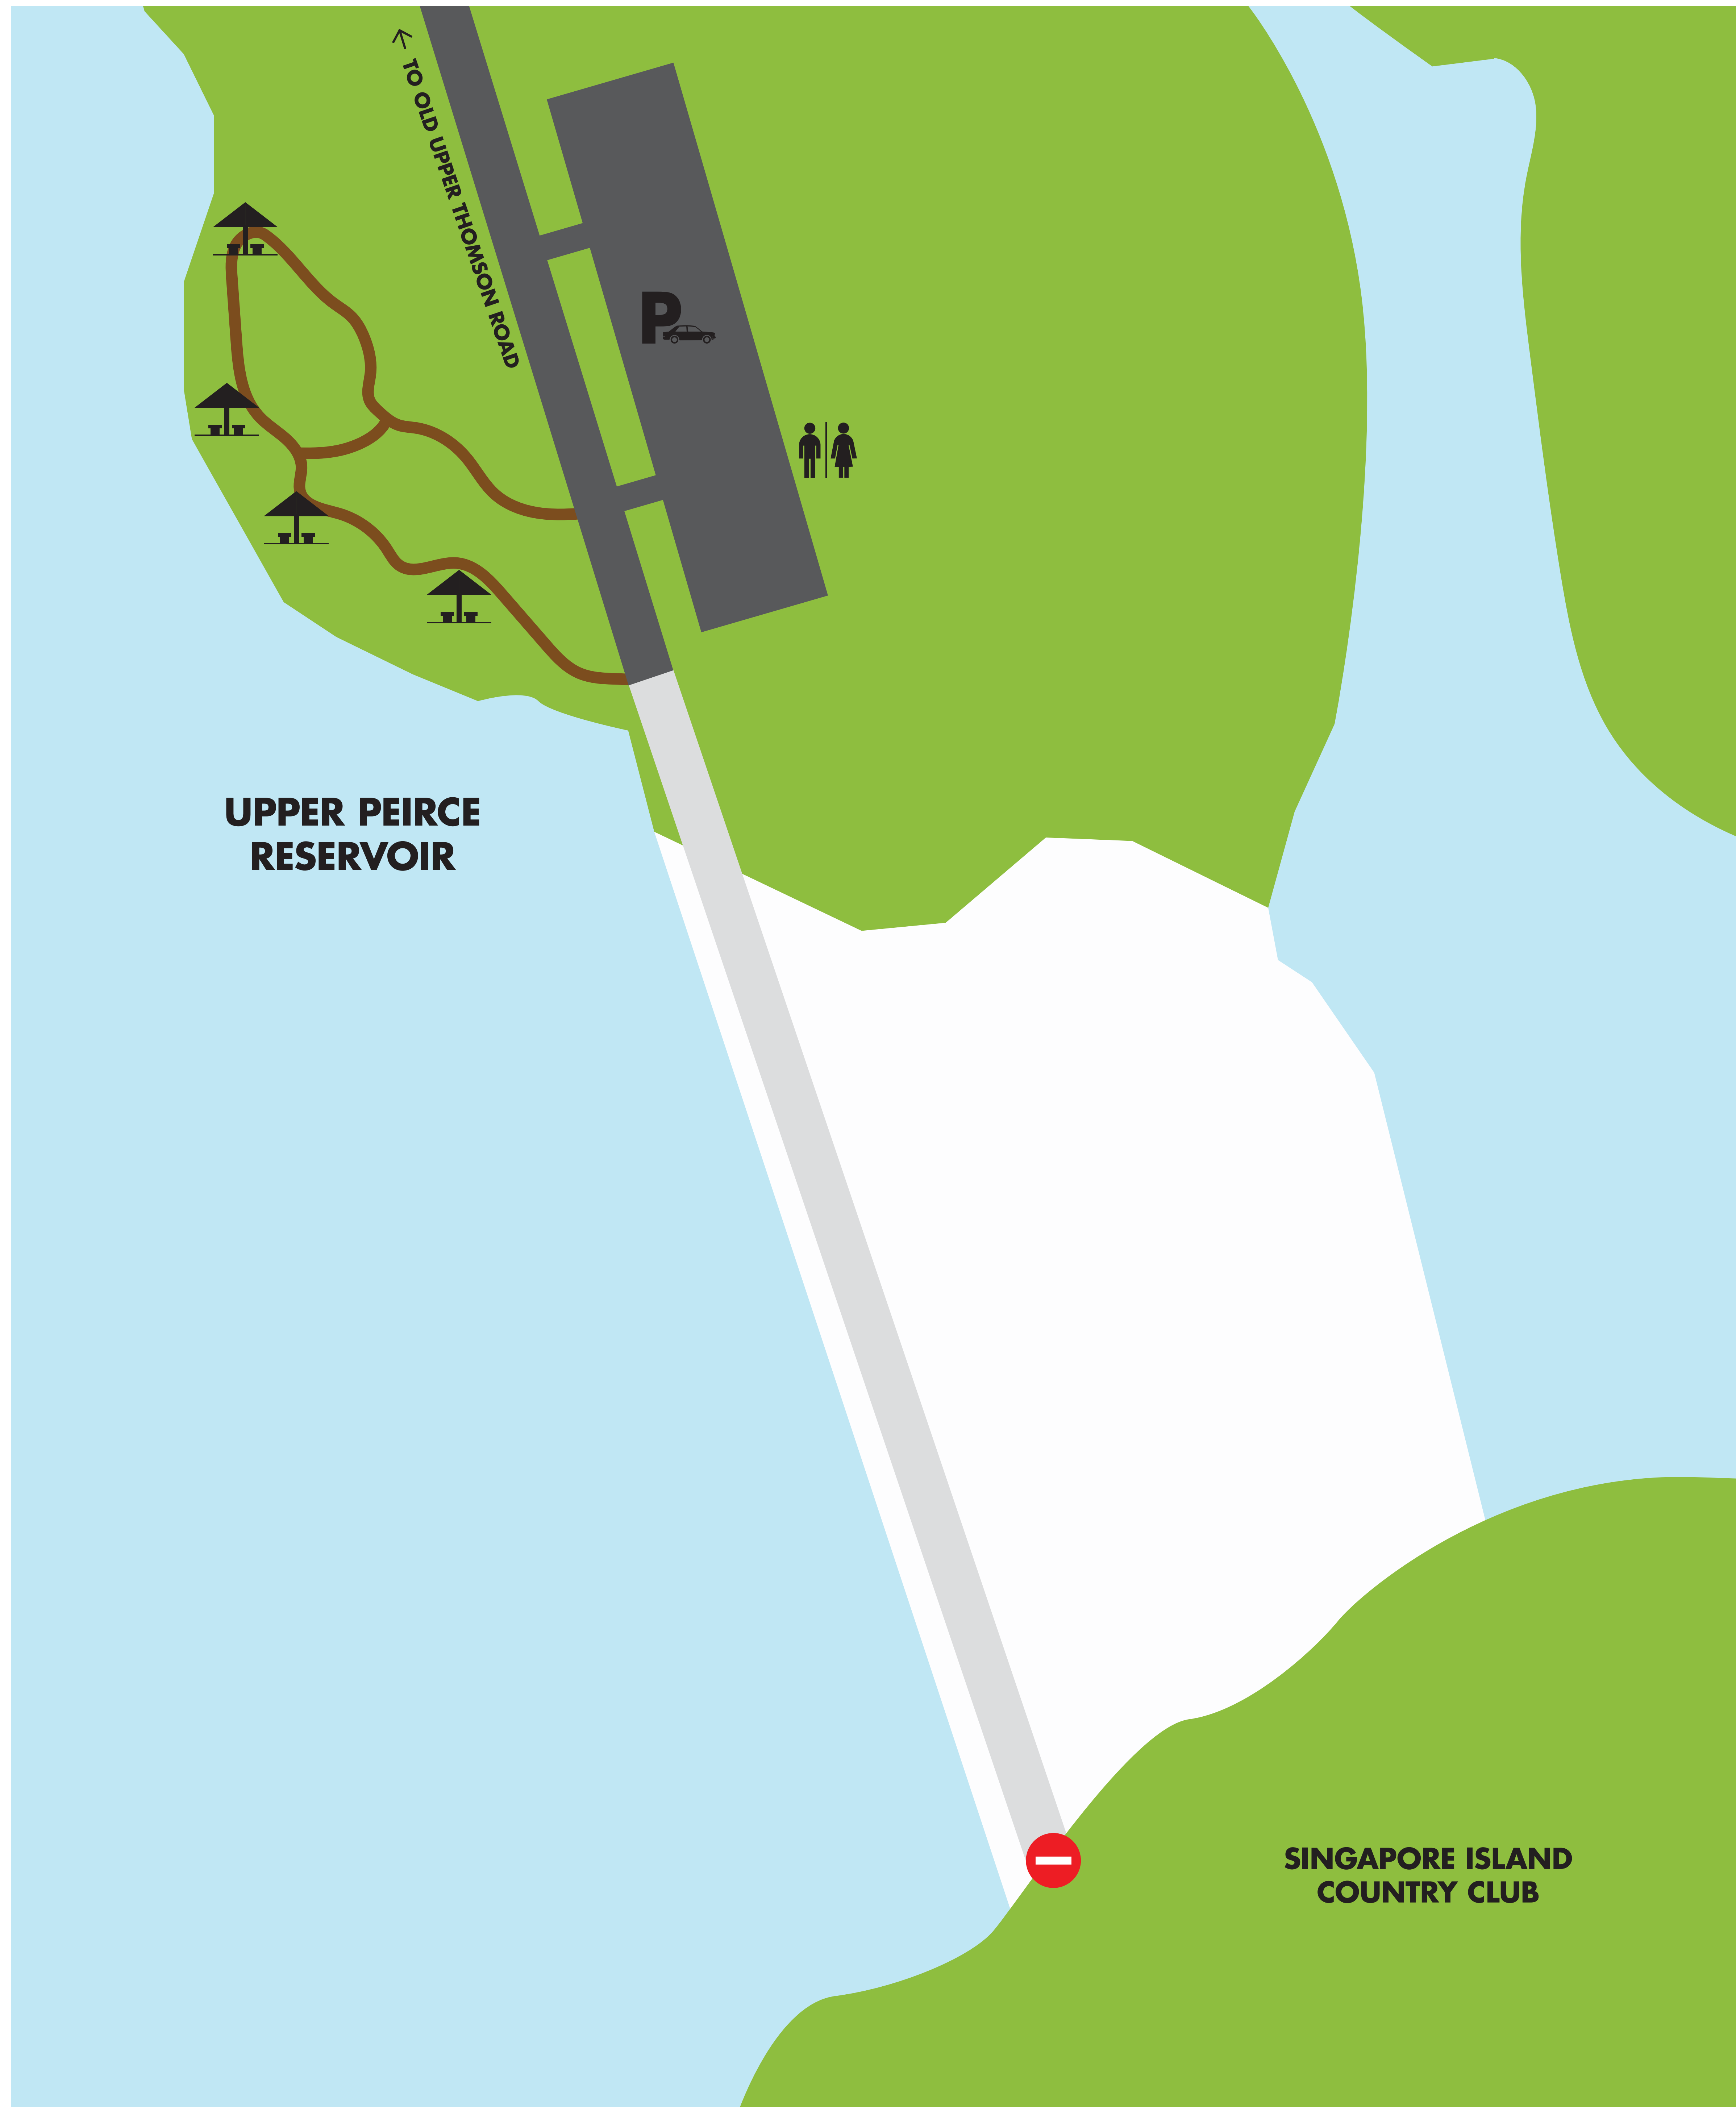

Upper Peirce Reservoir Park

LEGEND

-  Trail
-  Track
-  Road
-  Nature Reserve
-  Carpark
-  Shelter
-  Toilet
-  No Entry Except Authorised Vehicles